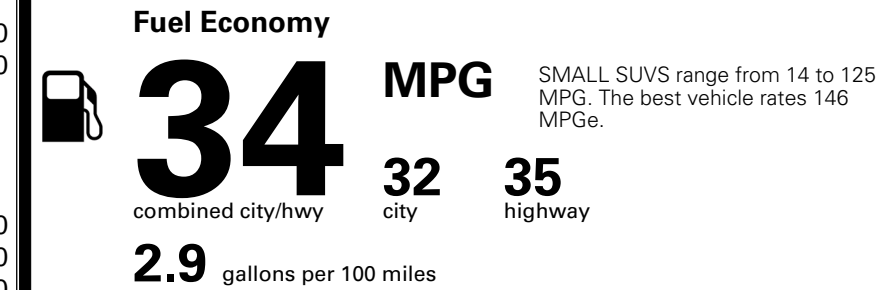

MSRP INCLUDING OPTIONS \$ 43,840.00

INLAND FREIGHT AND HANDLING \$ 1,495.00

TOTAL MANUFACTURER'S SUGGESTED RETAIL PRICE ▶ \$ 45,335.00

TOTAL ADDITIONAL WEIGHT: 8.5

*Additional terms and conditions apply.
 **Kia Connect may be currently unavailable for some Model Year 2022 and newer vehicles sold or purchased in Massachusetts; please see owners.kia.com for more information.
 NOTE: When you purchase this vehicle, Kia America, Inc. collects personal information you provide to the dealership. For information on our collection and use of personal information and your rights, please see our Privacy Policy on www.kia.com.

EPA DOT Fuel Economy and Environment

Gasoline Vehicle

You save \$1,250
 in fuel costs over 5 years compared to the average new vehicle.

Annual fuel cost
\$1,450

Actual results will vary for many reasons, including driving conditions and how you drive and maintain your vehicle. The average new vehicle gets 29 MPG and costs \$8,500 to fuel over 5 years. Cost estimates are based on 15,000 miles per year at \$ 3.30 per gallon. MPGe is miles per gasoline gallon equivalent. Vehicle emissions are a significant cause of climate change and smog.