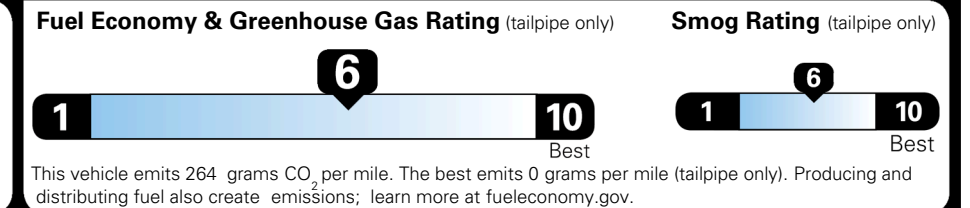

MSRP INCLUDING OPTIONS \$ 43,840.00

INLAND FREIGHT AND HANDLING \$ 1,495.00

TOTAL MANUFACTURER'S SUGGESTED RETAIL PRICE ▶ \$ 45,335.00

TOTAL ADDITIONAL WEIGHT: 8.5

*Additional terms and conditions apply.
 **Kia Connect may be currently unavailable for some Model Year 2022 and newer vehicles sold or purchased in Massachusetts; please see owners.kia.com for more information.
 NOTE: When you purchase this vehicle, Kia America, Inc. collects personal information you provide to the dealership. For information on our collection and use of personal information and your rights, please see our Privacy Policy on www.kia.com.

EPA DOT Fuel Economy and Environment

Gasoline Vehicle

You save \$1,250
 in fuel costs over 5 years compared to the average new vehicle.

Annual fuel cost
\$1,450

Actual results will vary for many reasons, including driving conditions and how you drive and maintain your vehicle. The average new vehicle gets 29 MPG and costs \$8,500 to fuel over 5 years. Cost estimates are based on 15,000 miles per year at \$ 3.30 per gallon. MPGe is miles per gasoline gallon equivalent. Vehicle emissions are a significant cause of climate change and smog.