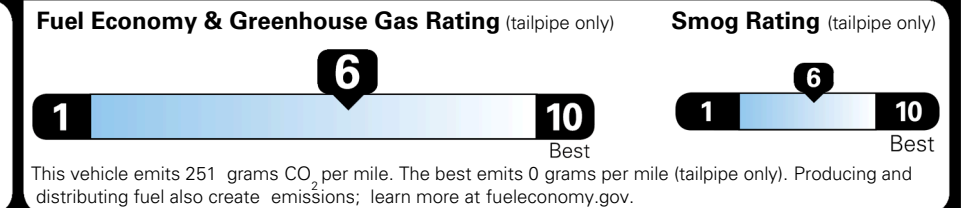

Actual results will vary for many reasons, including driving conditions and how you drive and maintain your vehicle. The average new vehicle gets 29 MPG and costs $8,500 to fuel over 5 years. Cost estimates are based on 15,000 miles per year at $ 3.30 per gallon. MPGe is miles per gasoline gallon equivalent. Vehicle emissions are a significant cause of climate change and smog.

fueleconomy.gov

Calculate personalized estimates and compare vehicles

GOVERNMENT 5-STAR SAFETY RATINGS

Overall Vehicle Score ★ ★ ★ ★ ★

Based on the combined rating of frontal, side and rollover. Should ONLY be compared to other vehicles of similar size and weight.

Frontal Driver ★ ★ ★ ★ ★
Crash Passenger ★ ★ ★ ★ ★

Based on the risk of injury in a frontal impact. Should ONLY be compared to other vehicles of similar size and weight.

Side Front seat ★ ★ ★ ★ ★
Crash Rear seat ★ ★ ★ ★ ★

Star ratings based on the risk of injury in a side impact.

Rollover ★ ★ ★ ★ ★

Star ratings based on the risk of rollover in a single-vehicle crash.

Star ratings range from 1 to 5 stars (★★★★★) with 5 being the highest.

Source: National Highway Traffic Safety Administration (NHTSA).

www.safercar.gov or 1-888-327-4236

Manufacturer's suggested retail price includes Manufacturer's recommended pre-delivery service. License and title fees, state and local taxes and other dealer installed options and accessories are not included in the manufacturer's suggested retail price.

PARTS CONTENT INFORMATION

FOR VEHICLES IN THIS CAR LINE U.S./CANADIAN PARTS CONTENT: 1 %

MAJOR SOURCES OF FOREIGN PARTS: KOREA: 90%

NOTE: PARTS CONTENT DOES NOT INCLUDE FINAL ASSEMBLY, DISTRIBUTION, OR OTHER NON-PARTS COSTS.

FOR THIS VEHICLE FINAL ASSEMBLY POINT: GWANGJU, KOREA

COUNTRY OF ORIGIN

ENGINE (MOTOR): KOREA

TRANSMISSION: KOREA