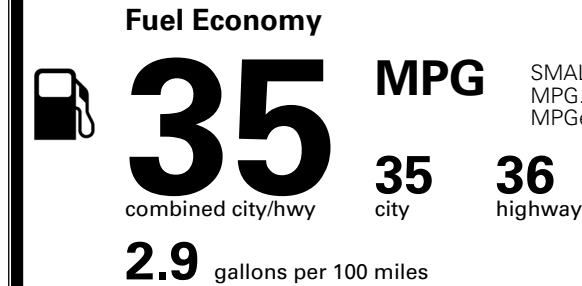

MSRP INCLUDING OPTIONS

\$ 35,165.00

INLAND FREIGHT AND HANDLING

\$ 1,495.00

TOTAL MANUFACTURER'S SUGGESTED RETAIL PRICE ▶

\$ 36,660.00

TOTAL ADDITIONAL WEIGHT: 5.1

EPA DOT Fuel Economy and Environment

Gasoline Vehicle

You save
\$1,500
 in fuel costs
 over 5 years
 compared to the
 average new vehicle.

Annual fuel cost
\$1,400

Actual results will vary for many reasons, including driving conditions and how you drive and maintain your vehicle. The average new vehicle gets 29 MPG and costs \$8,500 to fuel over 5 years. Cost estimates are based on 15,000 miles per year at \$ 3.30 per gallon. MPGe is miles per gasoline gallon equivalent. Vehicle emissions are a significant cause of climate change and smog.