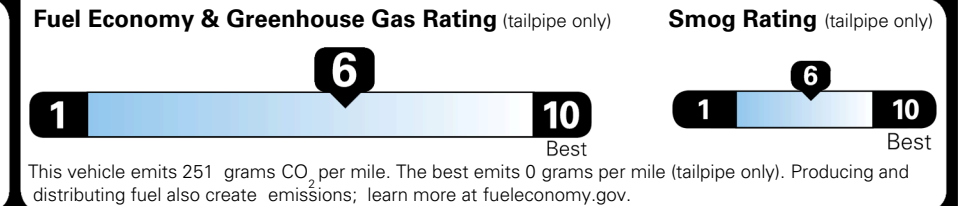

You save
$1,500
in fuel costs
over 5 years
compared to the
average new vehicle.

Annual fuel cost
$1,400