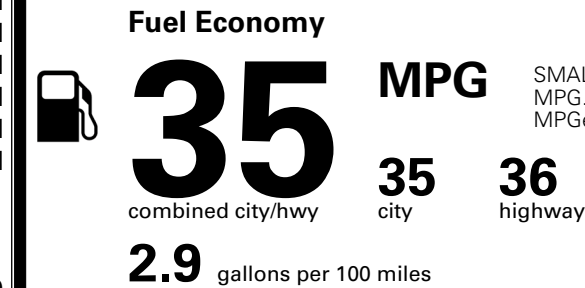

MSRP INCLUDING OPTIONS

\$ 35,165.00

INLAND FREIGHT AND HANDLING

\$ 1,495.00

TOTAL MANUFACTURER'S SUGGESTED RETAIL PRICE ▶

\$ 36,660.00

TOTAL ADDITIONAL WEIGHT: 5.1

EPA DOT Fuel Economy and Environment

Gasoline Vehicle

SMALL SUVs range from 14 to 125 MPG. The best vehicle rates 146 MPGe.

You save \$1,500
 in fuel costs over 5 years compared to the average new vehicle.

Annual fuel cost \$1,400

Fuel Economy & Greenhouse Gas Rating (tailpipe only)