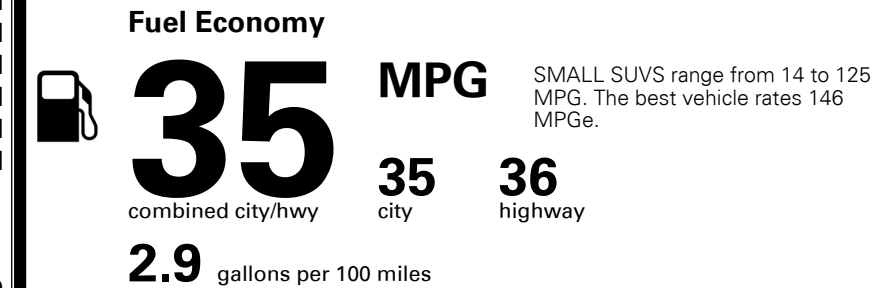

EPA DOT Fuel Economy and Environment

Gasoline Vehicle

You save $1,500
in fuel costs
over 5 years
compared to the
average new vehicle.

Annual fuel cost $1,400