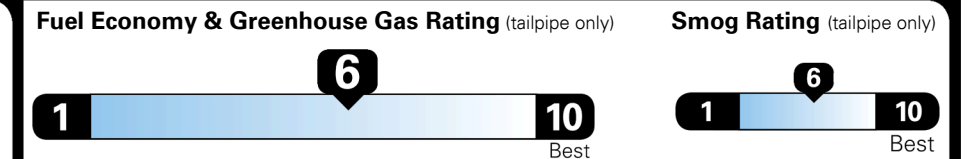

EPA DOT Fuel Economy and Environment

Gasoline Vehicle

You save \$1,500
 in fuel costs
 over 5 years
 compared to the
 average new vehicle.

Annual fuel cost \$1,400

Actual results will vary for many reasons, including driving conditions and how you drive and maintain your vehicle. The average new vehicle gets 29 MPG and costs \$8,500 to fuel over 5 years. Cost estimates are based on 15,000 miles per year at \$ 3.30 per gallon. MPGe is miles per gasoline gallon equivalent. Vehicle emissions are a significant cause of climate change and smog.