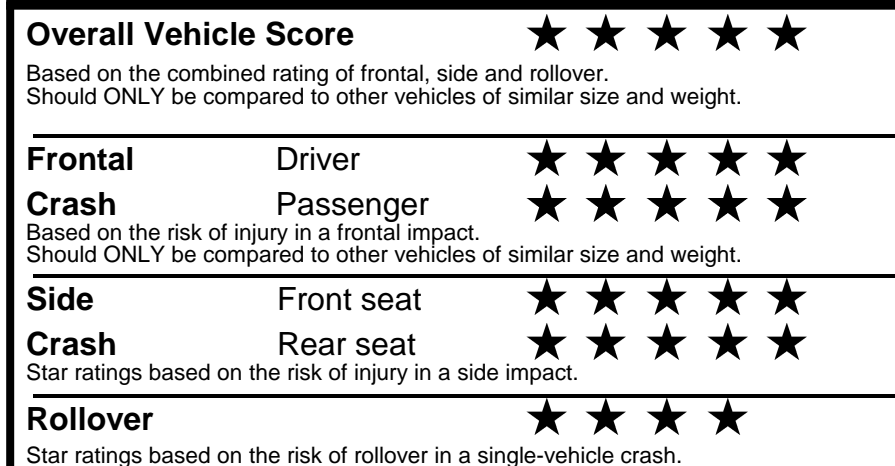

GOVERNMENT 5-STAR SAFETY RATINGS

PARTS CONTENT INFORMATION

FOR VEHICLES IN THIS CAR LINE U.S./CANADIAN PARTS CONTENT: 55 %

MAJOR SOURCES OF FOREIGN PARTS: KOREA: 30%

NOTE: PARTS CONTENT DOES NOT INCLUDE FINAL ASSEMBLY, DISTRIBUTION, OR OTHER NON-PARTS COSTS.

Star ratings range from 1 to 5 stars (★★★★★) with 5 being the highest. Source: National Highway Traffic Safety Administration (NHTSA). www.safercar.gov or 1-888-327-4236

FOR THIS VEHICLE FINAL ASSEMBLY POINT: WEST POINT, GA, USA

Manufacturer's suggested retail price includes Manufacturer's recommended pre-delivery service. License and title fees, state and local taxes and other dealer installed options and accessories are not included in the manufacturer's suggested retail price.

COUNTRY OF ORIGIN ENGINE (MOTOR): USA
TRANSMISSION: USA