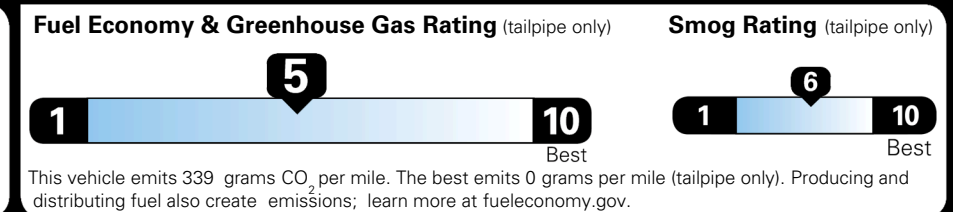

TOTAL ADDITIONAL WEIGHT: 7.3

EPA DOT Fuel Economy and Environment

Gasoline Vehicle

You spend \$1,000 more in fuel costs over 5 years compared to the average new vehicle.

Annual fuel cost \$1,900

Actual results will vary for many reasons, including driving conditions and how you drive and maintain your vehicle. The average new vehicle gets 29 MPG and costs \$8,500 to fuel over 5 years. Cost estimates are based on 15,000 miles per year at \$ 3.30 per gallon. MPGe is miles per gasoline gallon equivalent. Vehicle emissions are a significant cause of climate change and smog.