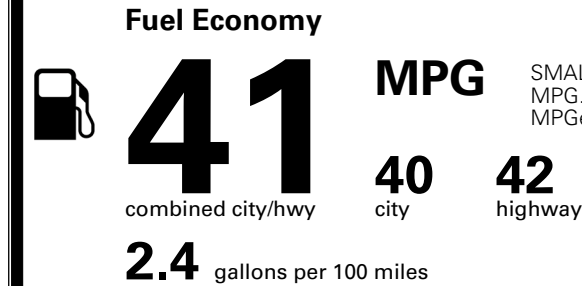

MSRP INCLUDING OPTIONS

\$ 31,555.00

INLAND FREIGHT AND HANDLING

\$ 1,495.00

TOTAL MANUFACTURER'S SUGGESTED RETAIL PRICE ▶

\$ 33,050.00

TOTAL ADDITIONAL WEIGHT: 7.3

*Additional terms and conditions apply.

EPA DOT Fuel Economy and Environment

Gasoline Vehicle

SMALL SUVs range from 14 to 138 MPG. The best vehicle rates 146 MPGe.

You save \$2,250
 in fuel costs over 5 years compared to the average new vehicle.