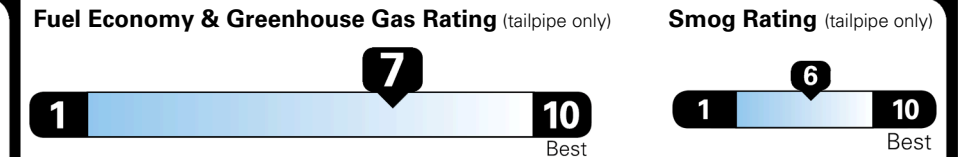

This vehicle emits 215 grams CO₂ per mile. The best emits 0 grams per mile (tailpipe only). Producing and distributing fuel also create emissions; learn more at fueleconomy.gov.

Actual results will vary for many reasons, including driving conditions and how you drive and maintain your vehicle. The average new vehicle gets 29 MPG and costs $8,000 to fuel over 5 years. Cost estimates are based on 15,000 miles per year at $ 3.10 per gallon. MPGe is miles per gasoline gallon equivalent. Vehicle emissions are a significant cause of climate change and smog.

fueleconomy.gov

Calculate personalized estimates and compare vehicles

GOVERNMENT 5-STAR SAFETY RATINGS

Overall Vehicle Score Not Rated

Based on the combined rating of frontal, side and rollover. Should ONLY be compared to other vehicles of similar size and weight.

Frontal	Driver	Not Rated
Crash	Passenger	Not Rated

Based on the risk of injury in a frontal impact. Should ONLY be compared to other vehicles of similar size and weight.

Side	Front seat	Not Rated
Crash	Rear seat	Not Rated

Star ratings based on the risk of injury in a side impact.

Rollover Not Rated

Star ratings based on the risk of rollover in a single-vehicle crash.

Star ratings range from 1 to 5 stars (★★★★★) with 5 being the highest.

Source: National Highway Traffic Safety Administration (NHTSA).

www.safercar.gov or 1-888-327-4236

Manufacturer's suggested retail price includes Manufacturer's recommended pre-delivery service. License and title fees, state and local taxes and other dealer installed options and accessories are not included in the manufacturer's suggested retail price.

PARTS CONTENT INFORMATION

FOR VEHICLES IN THIS CAR LINE U.S./CANADIAN PARTS CONTENT: 0 %

MAJOR SOURCES OF FOREIGN PARTS: KOREA: 95%

NOTE: PARTS CONTENT DOES NOT INCLUDE FINAL ASSEMBLY, DISTRIBUTION, OR OTHER NON-PARTS COSTS.

FOR THIS VEHICLE FINAL ASSEMBLY POINT: GWANGJU, KOREA

COUNTRY OF ORIGIN

ENGINE (MOTOR): KOREA

TRANSMISSION: KOREA