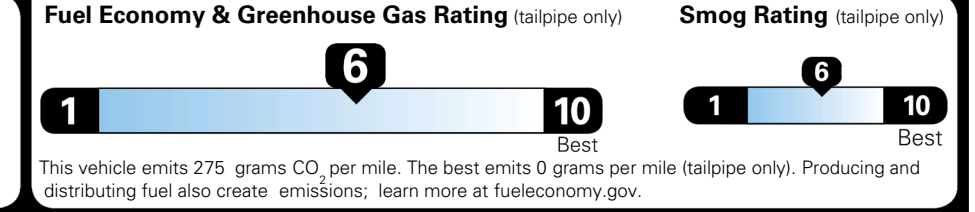

\$495.00
 \$285.00
 \$400.00

MSRP INCLUDING OPTIONS

\$ 49,670.00

INLAND FREIGHT AND HANDLING

\$ 1,545.00

TOTAL MANUFACTURER'S SUGGESTED RETAIL PRICE ▶

\$ 51,215.00

TOTAL ADDITIONAL WEIGHT: 11.5

EPA DOT Fuel Economy and Environment

Gasoline Vehicle

You save \$750
 in fuel costs over 5 years compared to the average new vehicle.

Annual fuel cost \$1,550

Actual results will vary for many reasons, including driving conditions and how you drive and maintain your vehicle. The average new vehicle gets 29 MPG and costs \$8,500 to fuel over 5 years. Cost estimates are based on 15,000 miles per year at \$ 3.30 per gallon. MPGe is miles per gasoline gallon equivalent. Vehicle emissions are a significant cause of climate change and smog.