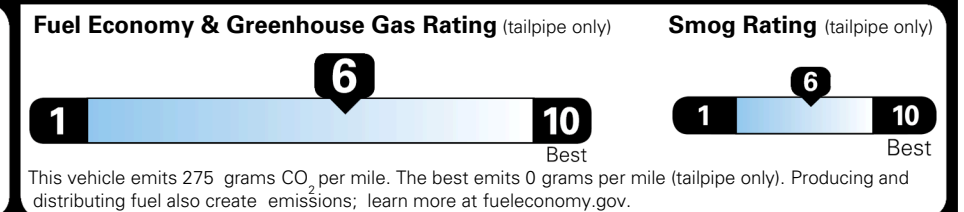

\$495.00
 \$315.00

MSRP INCLUDING OPTIONS

\$ 54,300.00

INLAND FREIGHT AND HANDLING

\$ 1,545.00

TOTAL MANUFACTURER'S SUGGESTED RETAIL PRICE ▶

\$ 55,845.00

TOTAL ADDITIONAL WEIGHT: 10.1

EPA DOT Fuel Economy and Environment

Gasoline Vehicle

You save \$750
 in fuel costs over 5 years compared to the average new vehicle.

Annual fuel cost
\$1,550

Actual results will vary for many reasons, including driving conditions and how you drive and maintain your vehicle. The average new vehicle gets 29 MPG and costs \$8,500 to fuel over 5 years. Cost estimates are based on 15,000 miles per year at \$ 3.30 per gallon. MPGe is miles per gasoline gallon equivalent. Vehicle emissions are a significant cause of climate change and smog.