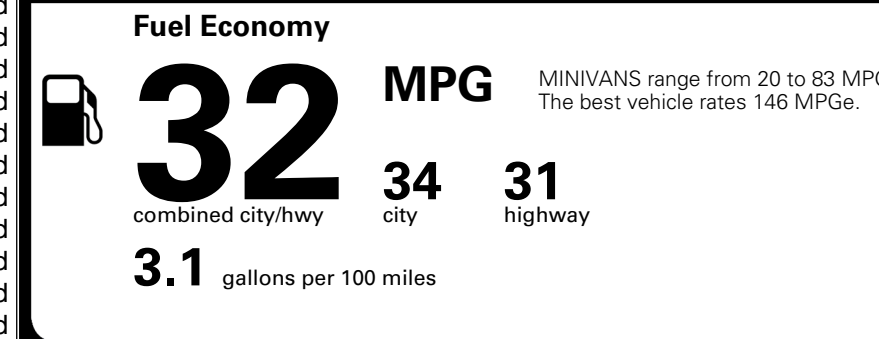

\$495.00
 \$315.00

MSRP INCLUDING OPTIONS

\$ 49,300.00

INLAND FREIGHT AND HANDLING

\$ 1,545.00

TOTAL MANUFACTURER'S SUGGESTED RETAIL PRICE ▶

\$ 50,845.00

TOTAL ADDITIONAL WEIGHT: 10.1

EPA DOT Fuel Economy and Environment

Gasoline Vehicle

You save \$750
 in fuel costs over 5 years compared to the average new vehicle.

Annual fuel cost \$1,550

Actual results will vary for many reasons, including driving conditions and how you drive and maintain your vehicle. The average new vehicle gets 29 MPG and costs \$8,500 to fuel over 5 years. Cost estimates are based on 15,000 miles per year at \$ 3.30 per gallon. MPGe is miles per gasoline gallon equivalent. Vehicle emissions are a significant cause of climate change and smog.