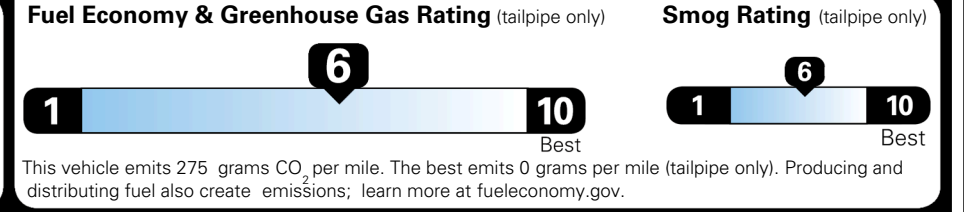

\$495.00
 \$315.00

MSRP INCLUDING OPTIONS

\$ 49,300.00

INLAND FREIGHT AND HANDLING

\$ 1,545.00

TOTAL MANUFACTURER'S SUGGESTED RETAIL PRICE ▶

\$ 50,845.00

TOTAL ADDITIONAL WEIGHT: 10.1

EPA DOT Fuel Economy and Environment

Gasoline Vehicle

You save \$750
 in fuel costs over 5 years compared to the average new vehicle.

Annual fuel cost \$1,550

Actual results will vary for many reasons, including driving conditions and how you drive and maintain your vehicle. The average new vehicle gets 29 MPG and costs \$8,500 to fuel over 5 years. Cost estimates are based on 15,000 miles per year at \$ 3.30 per gallon. MPGe is miles per gasoline gallon equivalent. Vehicle emissions are a significant cause of climate change and smog.