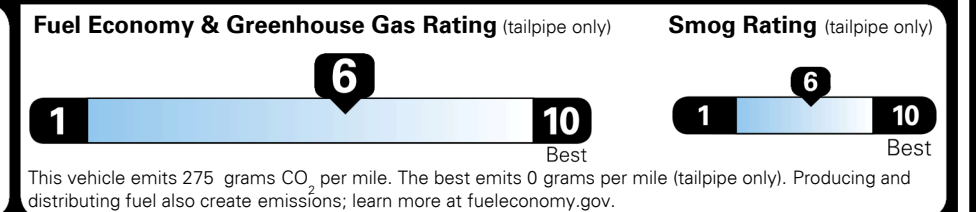

TOTAL ADDITIONAL WEIGHT: 15.6

EPA DOT Fuel Economy and Environment

Gasoline Vehicle

You save \$750
 in fuel costs over 5 years compared to the average new vehicle.

Annual fuel cost \$1,550

Actual results will vary for many reasons, including driving conditions and how you drive and maintain your vehicle. The average new vehicle gets 29 MPG and costs \$8,500 to fuel over 5 years. Cost estimates are based on 15,000 miles per year at \$ 3.30 per gallon. MPGe is miles per gasoline gallon equivalent. Vehicle emissions are a significant cause of climate change and smog.