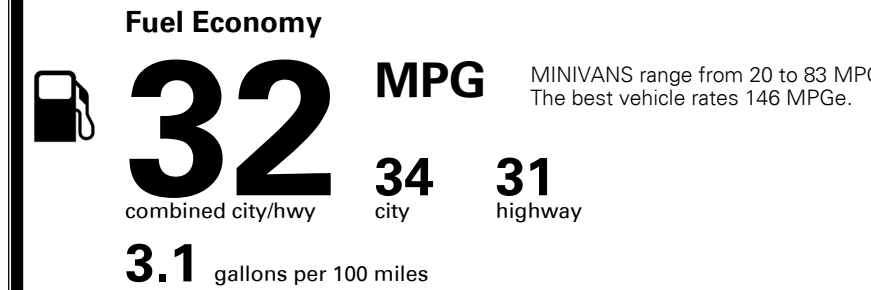

\$495.00
 \$2,500.00
 Included

 \$295.00
 \$40.00
 \$70.00

MSRP INCLUDING OPTIONS

\$ 56,490.00

INLAND FREIGHT AND HANDLING

\$ 1,435.00

TOTAL MANUFACTURER'S SUGGESTED RETAIL PRICE ▶

\$ 57,925.00

TOTAL ADDITIONAL WEIGHT: 15.6

EPA DOT Fuel Economy and Environment

Gasoline Vehicle

You save \$750
 in fuel costs over 5 years compared to the average new vehicle.

Annual fuel cost \$1,550

Actual results will vary for many reasons, including driving conditions and how you drive and maintain your vehicle. The average new vehicle gets 29 MPG and costs \$8,500 to fuel over 5 years. Cost estimates are based on 15,000 miles per year at \$ 3.30 per gallon. MPGe is miles per gasoline gallon equivalent. Vehicle emissions are a significant cause of climate change and smog.