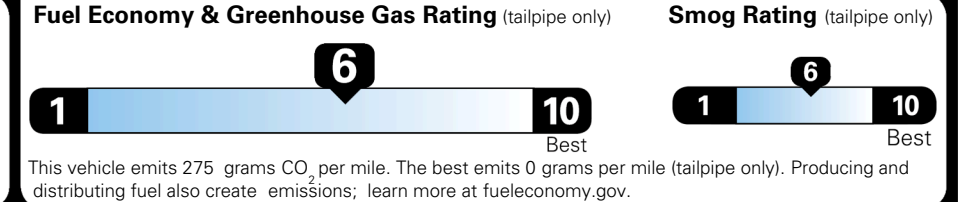

Actual results will vary for many reasons, including driving conditions and how you drive and maintain your vehicle. The average new vehicle gets 29 MPG and costs $8,500 to fuel over 5 years. Cost estimates are based on 15,000 miles per year at $ 3.30 per gallon. MPGe is miles per gasoline gallon equivalent. Vehicle emissions are a significant cause of climate change and smog.

fueleconomy.gov

Calculate personalized estimates and compare vehicles

GOVERNMENT 5-STAR SAFETY RATINGS

Overall Vehicle Score	Not Rated
Based on the combined rating of frontal, side and rollover. Should ONLY be compared to other vehicles of similar size and weight.	
Frontal	Driver ★ ★ ★ ★ ★
Crash	Passenger ★ ★ ★ ★
Based on the risk of injury in a frontal impact. Should ONLY be compared to other vehicles of similar size and weight.	
Side	Front seat Not Rated
Crash	Rear seat Not Rated
Star ratings based on the risk of injury in a side impact.	
Rollover	★ ★ ★ ★
Star ratings based on the risk of rollover in a single-vehicle crash.	

Star ratings range from 1 to 5 stars (★★★★★) with 5 being the highest.
Source: National Highway Traffic Safety Administration (NHTSA).
www.safercar.gov or 1-888-327-4236

Manufacturer's suggested retail price includes Manufacturer's recommended pre-delivery service. License and title fees, state and local taxes and other dealer installed options and accessories are not included in the manufacturer's suggested retail price.

PARTS CONTENT INFORMATION

FOR VEHICLES IN THIS CAR LINE U.S./CANADIAN PARTS CONTENT: 2 %

MAJOR SOURCES OF FOREIGN PARTS: KOREA: 90%

NOTE: PARTS CONTENT DOES NOT INCLUDE FINAL ASSEMBLY, DISTRIBUTION, OR OTHER NON-PARTS COSTS.

FOR THIS VEHICLE FINAL ASSEMBLY POINT: GWANGMYEONG, KOREA

COUNTRY OF ORIGIN ENGINE (MOTOR): KOREA

TRANSMISSION: KOREA