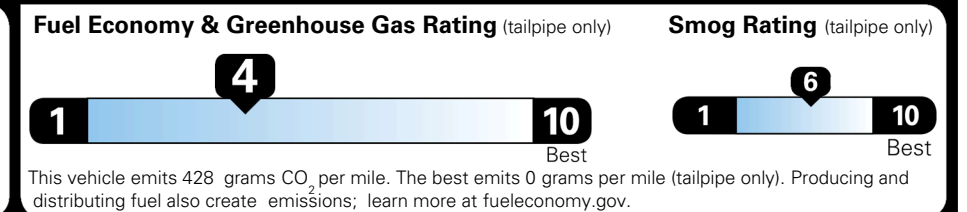

Gasoline Vehicle

You spend $3,250 more in fuel costs over 5 years compared to the average new vehicle.

Annual fuel cost $2,350