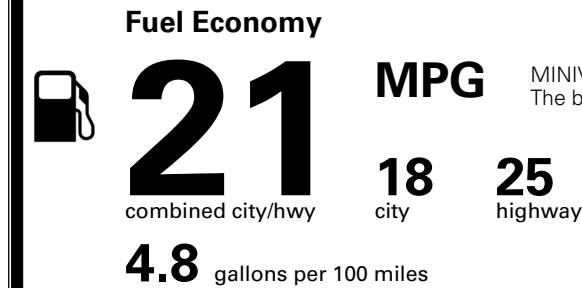

INLAND FREIGHT AND HANDLING \$ 1,545.00

TOTAL MANUFACTURER'S SUGGESTED RETAIL PRICE ▶ \$ 49,215.00

TOTAL ADDITIONAL WEIGHT: 12.8

*Additional terms and conditions apply.
 **Kia Connect may be currently unavailable for some Model Year 2022 and newer vehicles sold or purchased in Massachusetts; please see owners.kia.com for more information.
 NOTE: When you purchase this vehicle, Kia America, Inc. collects personal information you provide to the dealership. For information on our collection and use of personal information and your rights, please see our Privacy Policy on www.kia.com.

EPA DOT Fuel Economy and Environment

Gasoline Vehicle

You spend \$3,250 more in fuel costs over 5 years compared to the average new vehicle.

Annual fuel cost \$2,350

Actual results will vary for many reasons, including driving conditions and how you drive and maintain your vehicle. The average new vehicle gets 29 MPG and costs \$8,500 to fuel over 5 years. Cost estimates are based on 15,000 miles per year at \$ 3.30 per gallon. MPGe is miles per gasoline gallon equivalent. Vehicle emissions are a significant cause of climate change and smog.