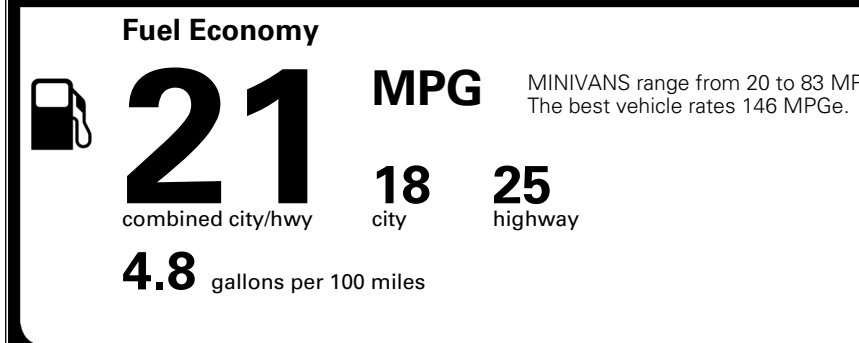

MSRP INCLUDING OPTIONS \$ 47,715.00

INLAND FREIGHT AND HANDLING \$ 1,545.00

TOTAL MANUFACTURER'S SUGGESTED RETAIL PRICE ▶ \$ 49,260.00

TOTAL ADDITIONAL WEIGHT: 13.6

*Additional terms and conditions apply.
 **Kia Connect may be currently unavailable for some Model Year 2022 and newer vehicles sold or purchased in Massachusetts; please see owners.kia.com for more information.
 NOTE: When you purchase this vehicle, Kia America, Inc. collects personal information you provide to the dealership. For information on our collection and use of personal information and your rights, please see our Privacy Policy on www.kia.com.

EPA DOT Fuel Economy and Environment

Gasoline Vehicle

You spend \$3,250 more in fuel costs over 5 years compared to the average new vehicle.

Annual fuel cost \$2,350

Actual results will vary for many reasons, including driving conditions and how you drive and maintain your vehicle. The average new vehicle gets 29 MPG and costs \$8,500 to fuel over 5 years. Cost estimates are based on 15,000 miles per year at \$ 3.30 per gallon. MPGe is miles per gasoline gallon equivalent. Vehicle emissions are a significant cause of climate change and smog.