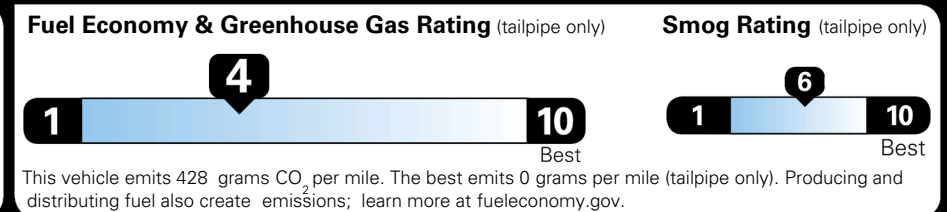

MSRP INCLUDING OPTIONS \$ 47,715.00

INLAND FREIGHT AND HANDLING \$ 1,545.00

TOTAL MANUFACTURER'S SUGGESTED RETAIL PRICE ▶ \$ 49,260.00

TOTAL ADDITIONAL WEIGHT: 13.6

*Additional terms and conditions apply.
 **Kia Connect may be currently unavailable for some Model Year 2022 and newer vehicles sold or purchased in Massachusetts; please see owners.kia.com for more information.
 NOTE: When you purchase this vehicle, Kia America, Inc. collects personal information you provide to the dealership. For information on our collection and use of personal information and your rights, please see our Privacy Policy on www.kia.com.

EPA DOT Fuel Economy and Environment

Gasoline Vehicle

You spend \$3,250 more in fuel costs over 5 years compared to the average new vehicle.

Annual fuel cost \$2,350

Actual results will vary for many reasons, including driving conditions and how you drive and maintain your vehicle. The average new vehicle gets 29 MPG and costs \$8,500 to fuel over 5 years. Cost estimates are based on 15,000 miles per year at \$ 3.30 per gallon. MPGe is miles per gasoline gallon equivalent. Vehicle emissions are a significant cause of climate change and smog.