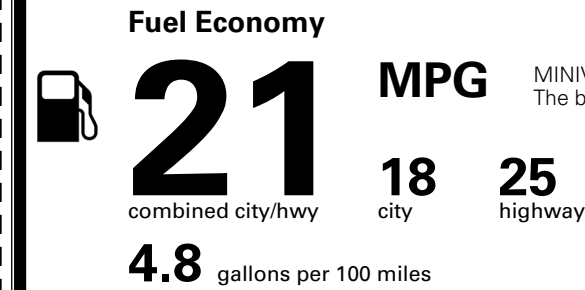

EPA DOT Fuel Economy and Environment