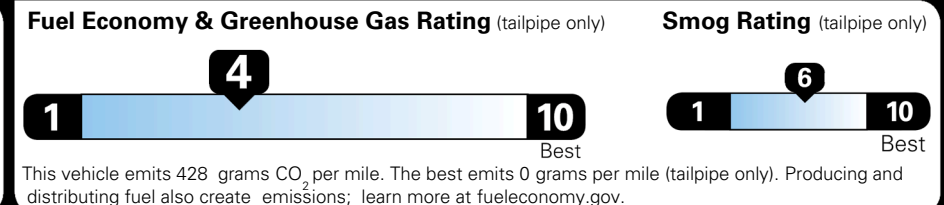

You spend $3,250 more in fuel costs over 5 years compared to the average new vehicle.

Annual fuel cost $2,350