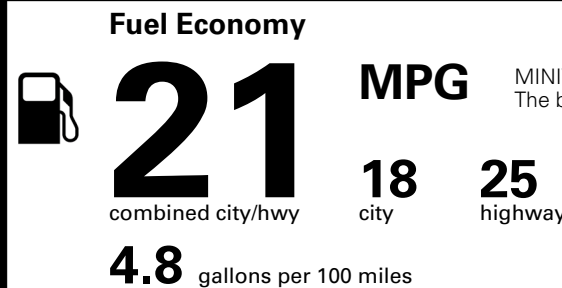

INLAND FREIGHT AND HANDLING \$ 1,495.00

TOTAL MANUFACTURER'S SUGGESTED RETAIL PRICE ▶ \$ 48,915.00

TOTAL ADDITIONAL WEIGHT: 17.0

EPA DOT Fuel Economy and Environment

Gasoline Vehicle

You spend \$3,250 more in fuel costs over 5 years compared to the average new vehicle.