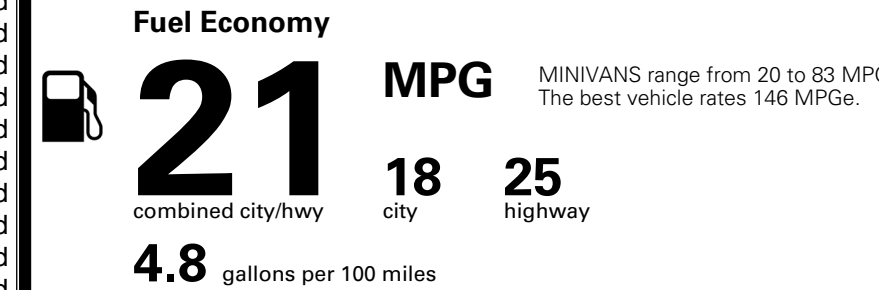

EPA DOT Fuel Economy and Environment

Gasoline Vehicle

You spend $3,250 more in fuel costs over 5 years compared to the average new vehicle.

Annual fuel cost $2,350