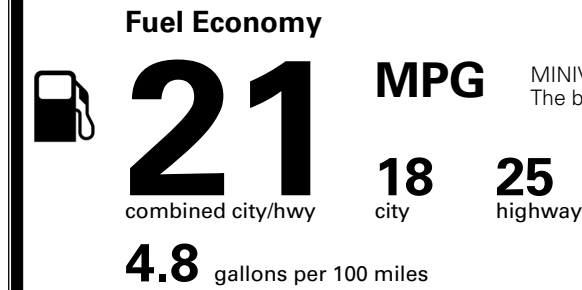

EPA DOT Fuel Economy and Environment

Gasoline Vehicle

MINIVANS range from 20 to 83 MPG. The best vehicle rates 146 MPGe.

You spend
$3,250
more in fuel costs
over 5 years
compared to the
average new vehicle.

Annual fuel cost
$2,350

Fuel Economy & Greenhouse Gas Rating (tailpipe only) Smog Rating (tailpipe only)