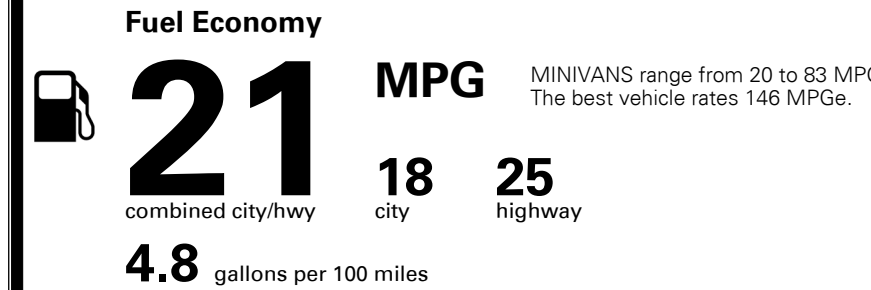

\$495.00
 \$2,500.00
 Included
 \$265.00
 \$40.00
 \$70.00

MSRP INCLUDING OPTIONS

\$ 54,460.00

INLAND FREIGHT AND HANDLING

\$ 1,435.00

TOTAL MANUFACTURER'S SUGGESTED RETAIL PRICE ▶

\$ 55,895.00

TOTAL ADDITIONAL WEIGHT: 21.4

EPA DOT Fuel Economy and Environment

Gasoline Vehicle

You spend \$3,250 more in fuel costs over 5 years compared to the average new vehicle.

Annual fuel cost \$2,350

Actual results will vary for many reasons, including driving conditions and how you drive and maintain your vehicle. The average new vehicle gets 29 MPG and costs \$8,500 to fuel over 5 years. Cost estimates are based on 15,000 miles per year at \$ 3.30 per gallon. MPGe is miles per gasoline gallon equivalent. Vehicle emissions are a significant cause of climate change and smog.