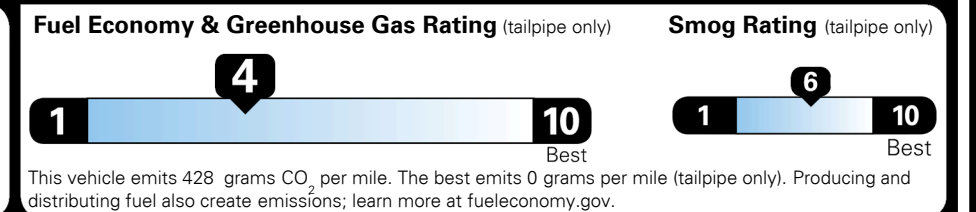

\$495.00
 \$2,500.00
 Included
 \$265.00
 \$40.00
 \$70.00

MSRP INCLUDING OPTIONS

\$ 54,460.00

INLAND FREIGHT AND HANDLING

\$ 1,435.00

TOTAL MANUFACTURER'S SUGGESTED RETAIL PRICE ▶

\$ 55,895.00

TOTAL ADDITIONAL WEIGHT: 21.4

EPA DOT Fuel Economy and Environment

Gasoline Vehicle

You spend \$3,250 more in fuel costs over 5 years compared to the average new vehicle.

Annual fuel cost \$2,350

Actual results will vary for many reasons, including driving conditions and how you drive and maintain your vehicle. The average new vehicle gets 29 MPG and costs \$8,500 to fuel over 5 years. Cost estimates are based on 15,000 miles per year at \$ 3.30 per gallon. MPGe is miles per gasoline gallon equivalent. Vehicle emissions are a significant cause of climate change and smog.