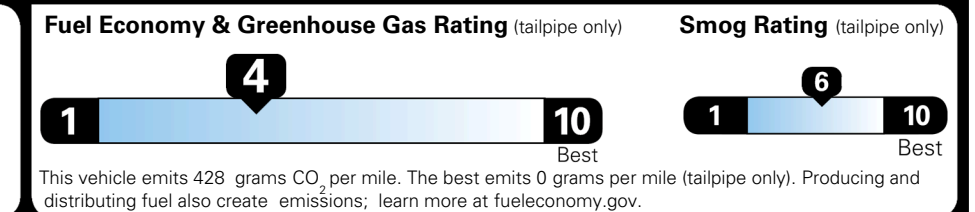

Gasoline Vehicle

You spend $3,250 more in fuel costs over 5 years
compared to the average new vehicle.

Annual fuel cost $2,350