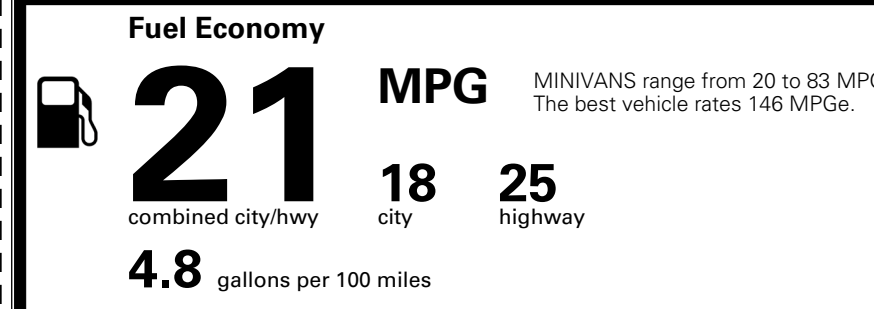

TOTAL ADDITIONAL WEIGHT:

\$ 51,490.00

Included
 Included
 Included
 Included
 Included
 Included
 Included
 Included
 Included

\$495.00

\$ 51,985.00

\$ 1,545.00

\$ 53,530.00

EPA DOT Fuel Economy and Environment