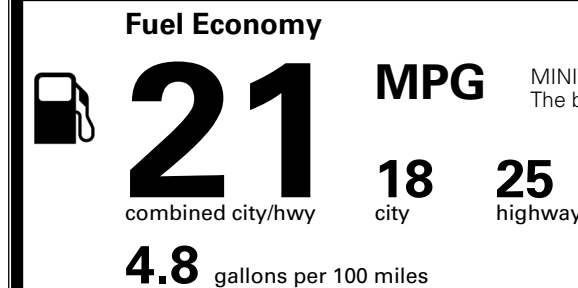

MSRP INCLUDING OPTIONS \$ 47,670.00

INLAND FREIGHT AND HANDLING \$ 1,545.00

TOTAL MANUFACTURER'S SUGGESTED RETAIL PRICE ▶ \$ 49,215.00

TOTAL ADDITIONAL WEIGHT: 12.8

EPA DOT Fuel Economy and Environment

Gasoline Vehicle