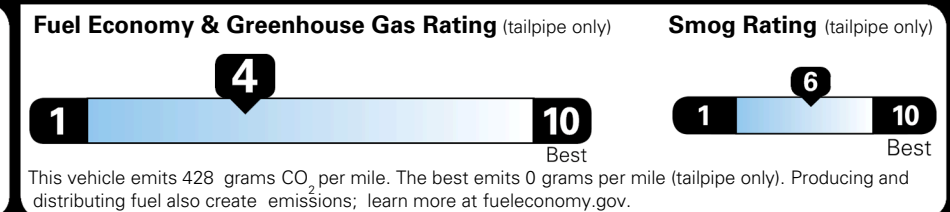

Gasoline Vehicle

You spend $3,250 more in fuel costs over 5 years compared to the average new vehicle.

Annual fuel cost $2,350