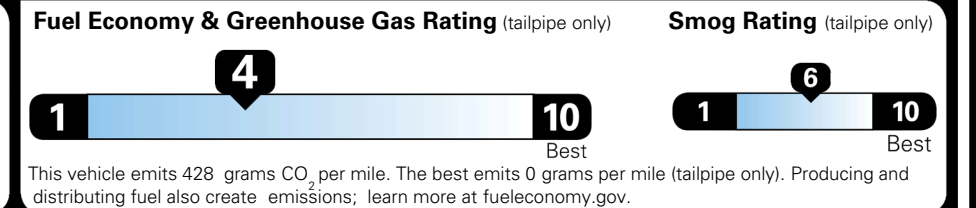

\$ 52,440.00

\$ 1,545.00

\$ 53,985.00

EPA DOT Fuel Economy and Environment

Gasoline Vehicle

You spend
\$3,250
 more in fuel costs
 over 5 years
 compared to the
 average new vehicle.

Annual fuel cost
\$2,350