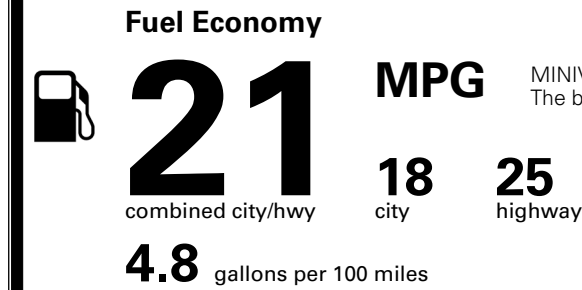

\$ 52,440.00

\$ 1,545.00

\$ 53,985.00

EPA DOT Fuel Economy and Environment

Gasoline Vehicle

You spend
\$3,250
 more in fuel costs
 over 5 years
 compared to the
 average new vehicle.

Annual fuel cost
\$2,350