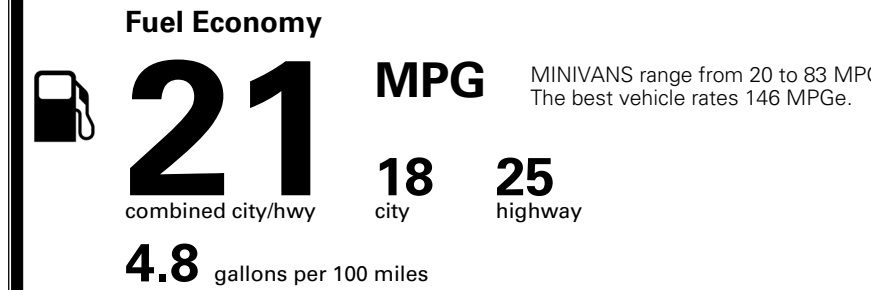

EPA DOT Fuel Economy and Environment

Gasoline Vehicle

You spend
$3,250
more in fuel costs
over 5 years
compared to the
average new vehicle.

Annual fuel cost
$2,350