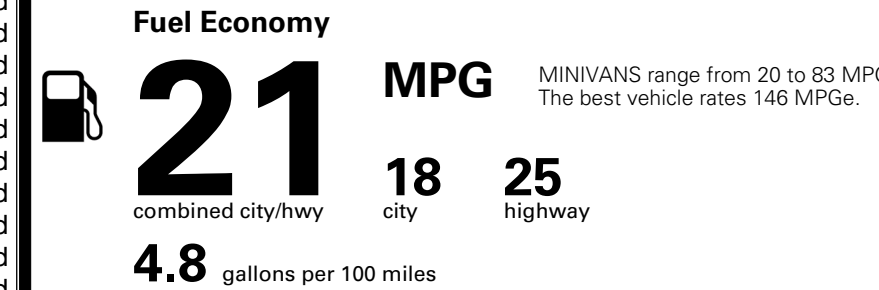

TOTAL ADDITIONAL WEIGHT: 11.2

EPA DOT Fuel Economy and Environment

Gasoline Vehicle

You spend \$3,250 more in fuel costs over 5 years compared to the average new vehicle.

Annual fuel cost \$2,350

Actual results will vary for many reasons, including driving conditions and how you drive and maintain your vehicle. The average new vehicle gets 29 MPG and costs \$8,500 to fuel over 5 years. Cost estimates are based on 15,000 miles per year at \$ 3.30 per gallon. MPGe is miles per gasoline gallon equivalent. Vehicle emissions are a significant cause of climate change and smog.