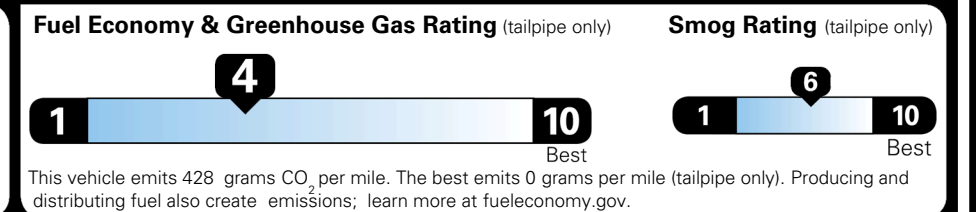

TOTAL ADDITIONAL WEIGHT: 11.2

EPA DOT Fuel Economy and Environment

Gasoline Vehicle

You spend \$3,250 more in fuel costs over 5 years compared to the average new vehicle.

Annual fuel cost \$2,350

Actual results will vary for many reasons, including driving conditions and how you drive and maintain your vehicle. The average new vehicle gets 29 MPG and costs \$8,500 to fuel over 5 years. Cost estimates are based on 15,000 miles per year at \$ 3.30 per gallon. MPGe is miles per gasoline gallon equivalent. Vehicle emissions are a significant cause of climate change and smog.