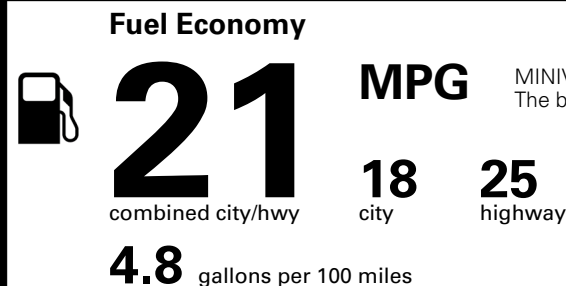

MSRP INCLUDING OPTIONS \$ 48,700.00

INLAND FREIGHT AND HANDLING \$ 1,545.00

TOTAL MANUFACTURER'S SUGGESTED RETAIL PRICE ▶ \$ 50,245.00

TOTAL ADDITIONAL WEIGHT: 11.5

EPA DOT Fuel Economy and Environment

Gasoline Vehicle