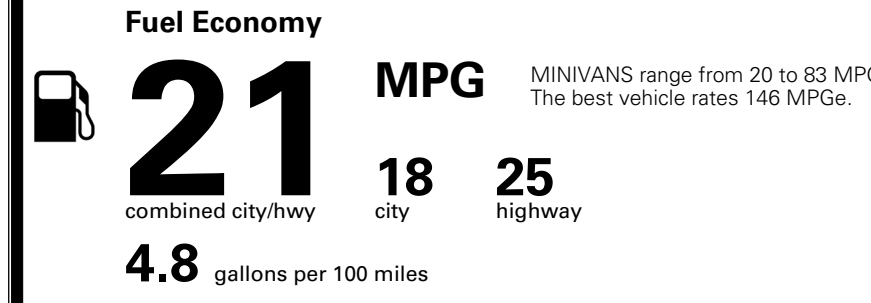

\$495.00
 \$315.00

MSRP INCLUDING OPTIONS

\$ 52,300.00

INLAND FREIGHT AND HANDLING

\$ 1,545.00

TOTAL MANUFACTURER'S SUGGESTED RETAIL PRICE ▶

\$ 53,845.00

TOTAL ADDITIONAL WEIGHT: 10.1

EPA DOT Fuel Economy and Environment

Gasoline Vehicle

You spend
\$3,250
 more in fuel costs
 over 5 years
 compared to the
 average new vehicle.

Annual fuel cost
\$2,350

Actual results will vary for many reasons, including driving conditions and how you drive and maintain your vehicle. The average new vehicle gets 29 MPG and costs \$8,500 to fuel over 5 years. Cost estimates are based on 15,000 miles per year at \$ 3.30 per gallon. MPGe is miles per gasoline gallon equivalent. Vehicle emissions are a significant cause of climate change and smog.