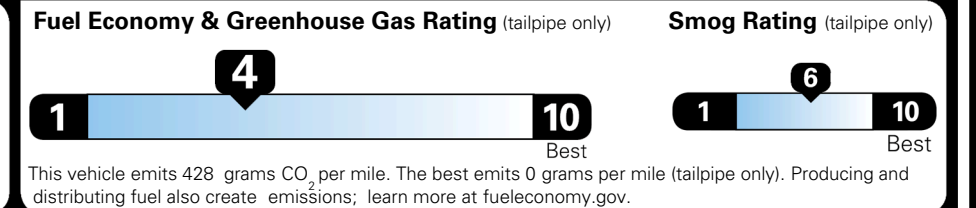

EPA DOT Fuel Economy and Environment

Gasoline Vehicle

You spend
\$3,250
 more in fuel costs
 over 5 years
 compared to the
 average new vehicle.

Annual fuel cost
\$2,350

Actual results will vary for many reasons, including driving conditions and how you drive and maintain your vehicle. The average new vehicle gets 29 MPG and costs \$8,500 to fuel over 5 years. Cost estimates are based on 15,000 miles per year at \$ 3.30 per gallon. MPGe is miles per gasoline gallon equivalent. Vehicle emissions are a significant cause of climate change and smog.