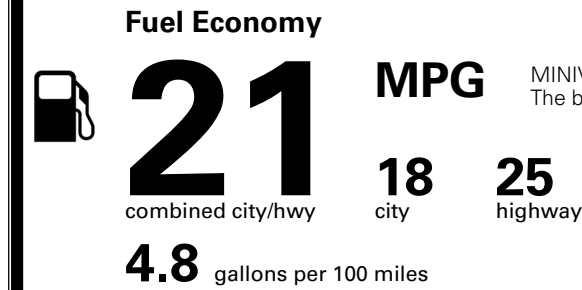

EPA DOT Fuel Economy and Environment

Gasoline Vehicle