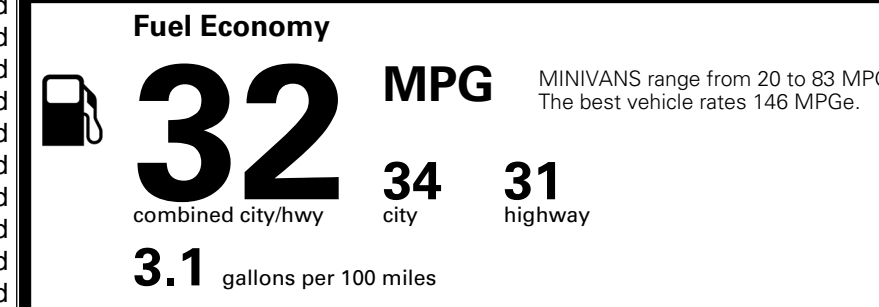

\$495.00
 \$120.00
 \$285.00
 \$65.00

MSRP INCLUDING OPTIONS

\$ 44,555.00

INLAND FREIGHT AND HANDLING

\$ 1,545.00

TOTAL MANUFACTURER'S SUGGESTED RETAIL PRICE ▶

\$ 46,100.00

TOTAL ADDITIONAL WEIGHT: 15.6

EPA DOT Fuel Economy and Environment

Gasoline Vehicle

You save \$750
 in fuel costs over 5 years compared to the average new vehicle.

Annual fuel cost \$1,550

Actual results will vary for many reasons, including driving conditions and how you drive and maintain your vehicle. The average new vehicle gets 29 MPG and costs \$8,500 to fuel over 5 years. Cost estimates are based on 15,000 miles per year at \$ 3.30 per gallon. MPGe is miles per gasoline gallon equivalent. Vehicle emissions are a significant cause of climate change and smog.