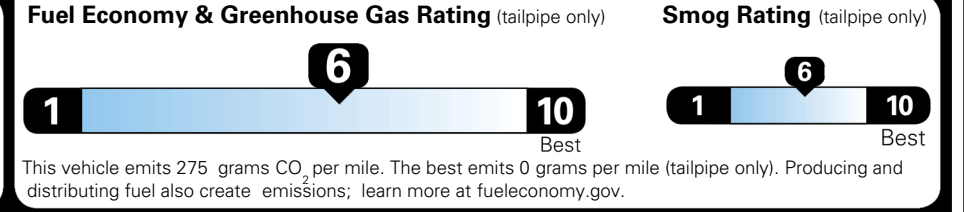

\$495.00
 \$120.00
 \$285.00
 \$65.00

MSRP INCLUDING OPTIONS

\$ 44,555.00

INLAND FREIGHT AND HANDLING

\$ 1,545.00

TOTAL MANUFACTURER'S SUGGESTED RETAIL PRICE ▶

\$ 46,100.00

TOTAL ADDITIONAL WEIGHT: 15.6

EPA DOT Fuel Economy and Environment

Gasoline Vehicle

You save \$750
 in fuel costs over 5 years compared to the average new vehicle.

Annual fuel cost \$1,550

Actual results will vary for many reasons, including driving conditions and how you drive and maintain your vehicle. The average new vehicle gets 29 MPG and costs \$8,500 to fuel over 5 years. Cost estimates are based on 15,000 miles per year at \$ 3.30 per gallon. MPGe is miles per gasoline gallon equivalent. Vehicle emissions are a significant cause of climate change and smog.