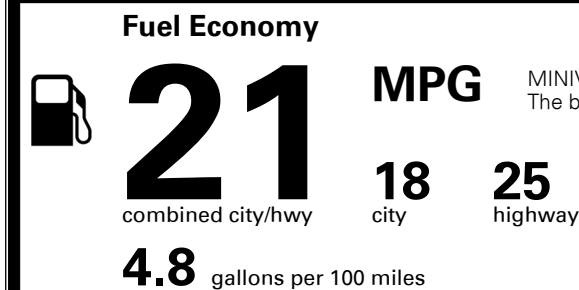

EPA DOT Fuel Economy and Environment

Gasoline Vehicle

MINIVANS range from 20 to 83 MPG. The best vehicle rates 146 MPGe.

You spend **$3,250** more in fuel costs over 5 years compared to the average new vehicle.

Annual fuel cost **$2,350**