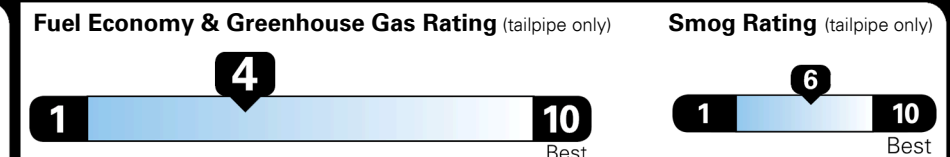

This vehicle emits 428 grams CO₂ per mile. The best emits 0 grams per mile (tailpipe only). Producing and distributing fuel also create emissions; learn more at fueleconomy.gov.

Actual results will vary for many reasons, including driving conditions and how you drive and maintain your vehicle. The average new vehicle gets 29 MPG and costs $8,500 to fuel over 5 years. Cost estimates are based on 15,000 miles per year at $ 3.30 per gallon. MPGe is miles per gasoline gallon equivalent. Vehicle emissions are a significant cause of climate change and smog.

fueleconomy.gov

Calculate personalized estimates and compare vehicles

GOVERNMENT 5-STAR SAFETY RATINGS

PARTS CONTENT INFORMATION

Overall Vehicle Score	Not Rated
Based on the combined rating of frontal, side and rollover. Should ONLY be compared to other vehicles of similar size and weight.	
Frontal	Driver ★ ★ ★ ★ ★
Crash	Passenger ★ ★ ★ ★
Based on the risk of injury in a frontal impact. Should ONLY be compared to other vehicles of similar size and weight.	
Side	Front seat Not Rated
Crash	Rear seat Not Rated
Star ratings based on the risk of injury in a side impact.	
Rollover	★ ★ ★ ★
Star ratings based on the risk of rollover in a single-vehicle crash.	

FOR VEHICLES IN THIS CAR LINE U.S./CANADIAN PARTS CONTENT: 2 %

MAJOR SOURCES OF FOREIGN PARTS: KOREA: 95%

NOTE: PARTS CONTENT DOES NOT INCLUDE FINAL ASSEMBLY, DISTRIBUTION, OR OTHER NON-PARTS COSTS.

FOR THIS VEHICLE FINAL ASSEMBLY POINT: GWANGMYEONG, KOREA

COUNTRY OF ORIGIN
ENGINE (MOTOR): KOREA
TRANSMISSION: KOREA

Star ratings range from 1 to 5 stars (★★★★★) with 5 being the highest. Source: National Highway Traffic Safety Administration (NHTSA). www.safercar.gov or 1-888-327-4236

Manufacturer's suggested retail price includes Manufacturer's recommended pre-delivery service. License and title fees, state and local taxes and other dealer installed options and accessories are not included in the manufacturer's suggested retail price.