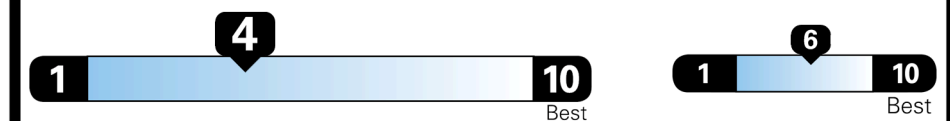

Fuel Economy & Greenhouse Gas Rating (tailpipe only) Smog Rating (tailpipe only)

This vehicle emits 428 grams CO₂ per mile. The best emits 0 grams per mile (tailpipe only). Producing and distributing fuel also create emissions; learn more at fueleconomy.gov.

Actual results will vary for many reasons, including driving conditions and how you drive and maintain your vehicle. The average new vehicle gets 29 MPG and costs $8,500 to fuel over 5 years. Cost estimates are based on 15,000 miles per year at $ 3.30 per gallon. MPGe is miles per gasoline gallon equivalent. Vehicle emissions are a significant cause of climate change and smog.

fueleconomy.gov

Calculate personalized estimates and compare vehicles

GOVERNMENT 5-STAR SAFETY RATINGS

PARTS CONTENT INFORMATION

Overall Vehicle Score Not Rated

Based on the combined rating of frontal, side and rollover. Should ONLY be compared to other vehicles of similar size and weight.

Frontal	Driver	★★★★★
Crash	Passenger	★★★★

Based on the risk of injury in a frontal impact. Should ONLY be compared to other vehicles of similar size and weight.

Side	Front seat	Not Rated
Crash	Rear seat	Not Rated

Star ratings based on the risk of injury in a side impact.

Rollover ★★★★★
Star ratings based on the risk of rollover in a single-vehicle crash.

Star ratings range from 1 to 5 stars (★★★★★) with 5 being the highest.

Source: National Highway Traffic Safety Administration (NHTSA).

www.safercar.gov or 1-888-327-4236

Manufacturer's suggested retail price includes Manufacturer's recommended pre-delivery service. License and title fees, state and local taxes and other dealer installed options and accessories are not included in the manufacturer's suggested retail price.

FOR VEHICLES IN THIS CAR LINE U.S./CANADIAN PARTS CONTENT: 2 %

MAJOR SOURCES OF FOREIGN PARTS: KOREA: 95%

NOTE: PARTS CONTENT DOES NOT INCLUDE FINAL ASSEMBLY, DISTRIBUTION, OR OTHER NON-PARTS COSTS.

FOR THIS VEHICLE FINAL ASSEMBLY POINT: GWANGMYEONG, KOREA

COUNTRY OF ORIGIN

ENGINE (MOTOR): KOREA
TRANSMISSION: KOREA

*Additional terms and conditions apply.

**Kia Connect may be currently unavailable for some Model Year 2022 and newer vehicles sold or purchased in Massachusetts; please see owners.kia.com for more information.

NOTE: When you purchase this vehicle, Kia America, Inc. collects personal information you provide to the dealership. For information on our collection and use of personal information and your rights, please see our Privacy Policy on www.kia.com.