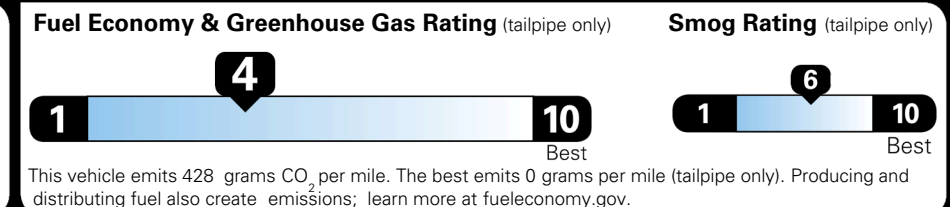

Actual results will vary for many reasons, including driving conditions and how you drive and maintain your vehicle. The average new vehicle gets 29 MPG and costs $8,500 to fuel over 5 years. Cost estimates are based on 15,000 miles per year at $ 3.30 per gallon. MPGe is miles per gasoline gallon equivalent. Vehicle emissions are a significant cause of climate change and smog.

fueleconomy.gov

Calculate personalized estimates and compare vehicles

GOVERNMENT 5-STAR SAFETY RATINGS

PARTS CONTENT INFORMATION

Overall Vehicle Score		Not Rated
Frontal	Driver	★★★★★
Crash	Passenger	★★★★
Side	Front seat	Not Rated
Crash	Rear seat	Not Rated
Rollover		★★★★

Star ratings range from 1 to 5 stars (★★★★★) with 5 being the highest.
Source: National Highway Traffic Safety Administration (NHTSA).
www.safercar.gov or 1-888-327-4236

Manufacturer's suggested retail price includes Manufacturer's recommended pre-delivery service. License and title fees, state and local taxes and other dealer installed options and accessories are not included in the manufacturer's suggested retail price.

FOR VEHICLES IN THIS CAR LINE U.S./CANADIAN PARTS CONTENT: 2 %

MAJOR SOURCES OF FOREIGN PARTS: KOREA: 95%

NOTE: PARTS CONTENT DOES NOT INCLUDE FINAL ASSEMBLY, DISTRIBUTION, OR OTHER NON-PARTS COSTS.

FOR THIS VEHICLE FINAL ASSEMBLY POINT: GWANGMYEONG, KOREA

COUNTRY OF ORIGIN
ENGINE (MOTOR): KOREA
TRANSMISSION: KOREA