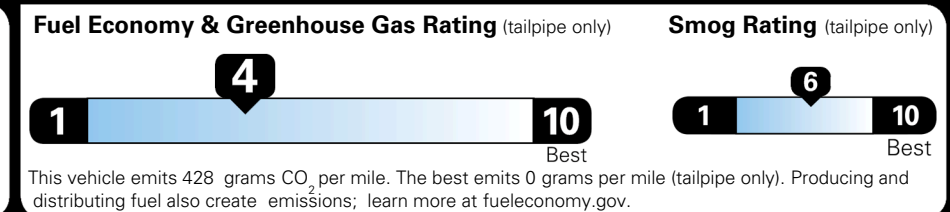

MSRP INCLUDING OPTIONS \$ 42,370.00

INLAND FREIGHT AND HANDLING \$ 1,545.00

TOTAL MANUFACTURER'S SUGGESTED RETAIL PRICE ▶ \$ 43,915.00

TOTAL ADDITIONAL WEIGHT: 11.4

*Additional terms and conditions apply.
 **Kia Connect may be currently unavailable for some Model Year 2022 and newer vehicles sold or purchased in Massachusetts; please see owners.kia.com for more information.
 NOTE: When you purchase this vehicle, Kia America, Inc. collects personal information you provide to the dealership. For information on our collection and use of personal information and your rights, please see our Privacy Policy on www.kia.com.

EPA DOT Fuel Economy and Environment

Gasoline Vehicle

You spend \$3,250 more in fuel costs over 5 years compared to the average new vehicle.

Annual fuel cost \$2,350

Actual results will vary for many reasons, including driving conditions and how you drive and maintain your vehicle. The average new vehicle gets 29 MPG and costs \$8,500 to fuel over 5 years. Cost estimates are based on 15,000 miles per year at \$ 3.30 per gallon. MPGe is miles per gasoline gallon equivalent. Vehicle emissions are a significant cause of climate change and smog.