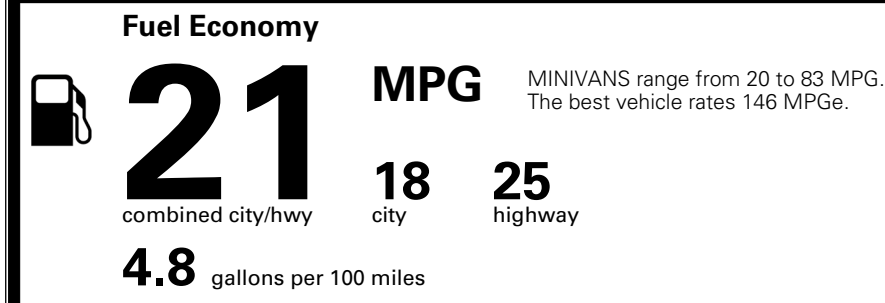

MSRP INCLUDING OPTIONS \$ 42,370.00

INLAND FREIGHT AND HANDLING \$ 1,545.00

TOTAL MANUFACTURER'S SUGGESTED RETAIL PRICE ▶ \$ 43,915.00

TOTAL ADDITIONAL WEIGHT: 11.4

*Additional terms and conditions apply.
 **Kia Connect may be currently unavailable for some Model Year 2022 and newer vehicles sold or purchased in Massachusetts; please see owners.kia.com for more information.
 NOTE: When you purchase this vehicle, Kia America, Inc. collects personal information you provide to the dealership. For information on our collection and use of personal information and your rights, please see our Privacy Policy on www.kia.com.

EPA DOT Fuel Economy and Environment

Gasoline Vehicle

You spend \$3,250 more in fuel costs over 5 years compared to the average new vehicle.

Annual fuel cost \$2,350

Actual results will vary for many reasons, including driving conditions and how you drive and maintain your vehicle. The average new vehicle gets 29 MPG and costs \$8,500 to fuel over 5 years. Cost estimates are based on 15,000 miles per year at \$ 3.30 per gallon. MPGe is miles per gasoline gallon equivalent. Vehicle emissions are a significant cause of climate change and smog.