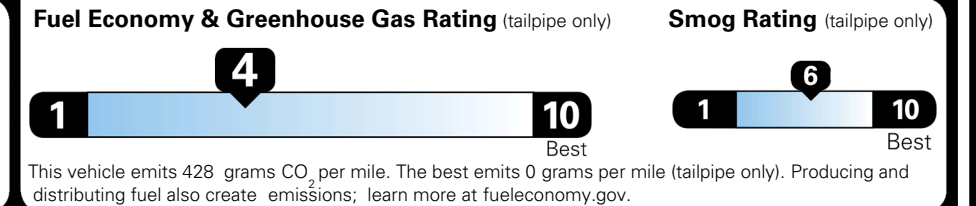

MSRP INCLUDING OPTIONS

\$ 40,215.00

INLAND FREIGHT AND HANDLING

\$ 1,545.00

TOTAL MANUFACTURER'S SUGGESTED RETAIL PRICE ▶

\$ 41,760.00

TOTAL ADDITIONAL WEIGHT: 12.2

EPA DOT Fuel Economy and Environment

Gasoline Vehicle

MINIVANS range from 20 to 83 MPG. The best vehicle rates 146 MPGe.

You spend \$3,250 more in fuel costs over 5 years compared to the average new vehicle.

Annual fuel cost \$2,350

Actual results will vary for many reasons, including driving conditions and how you drive and maintain your vehicle. The average new vehicle gets 29 MPG and costs \$8,500 to fuel over 5 years. Cost estimates are based on 15,000 miles per year at \$ 3.30 per gallon. MPGe is miles per gasoline gallon equivalent. Vehicle emissions are a significant cause of climate change and smog.