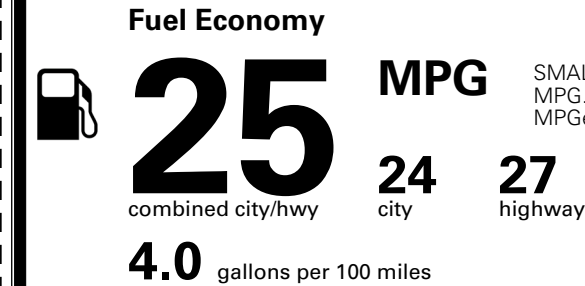

\$800.00
 \$200.00
 \$45.00
 \$75.00

MSRP INCLUDING OPTIONS

\$ 32,510.00

INLAND FREIGHT AND HANDLING

\$ 1,445.00

TOTAL MANUFACTURER'S SUGGESTED RETAIL PRICE ▶

\$ 33,955.00

TOTAL ADDITIONAL WEIGHT: 11.3

EPA DOT Fuel Economy and Environment

Gasoline Vehicle

SMALL SUVs range from 14 to 125 MPG. The best vehicle rates 146 MPGe.

You spend
\$1,500
 more in fuel costs
 over 5 years
 compared to the
 average new vehicle.