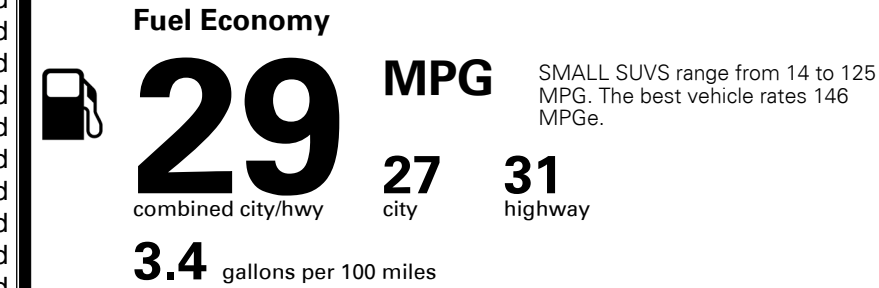

EPA DOT Fuel Economy and Environment

Gasoline Vehicle

You save \$0
 in fuel costs over 5 years compared to the average new vehicle.

Annual fuel cost
\$1,700

Actual results will vary for many reasons, including driving conditions and how you drive and maintain your vehicle. The average new vehicle gets 29 MPG and costs \$8,500 to fuel over 5 years. Cost estimates are based on 15,000 miles per year at \$ 3.30 per gallon. MPGe is miles per gasoline gallon equivalent. Vehicle emissions are a significant cause of climate change and smog.