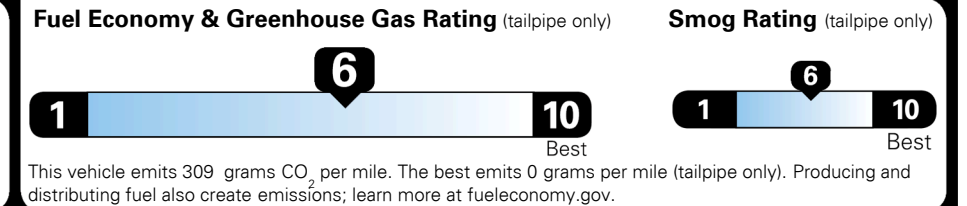

EPA DOT Fuel Economy and Environment

Gasoline Vehicle

You save \$0
 in fuel costs over 5 years compared to the average new vehicle.

Annual fuel cost
\$1,700

Actual results will vary for many reasons, including driving conditions and how you drive and maintain your vehicle. The average new vehicle gets 29 MPG and costs \$8,500 to fuel over 5 years. Cost estimates are based on 15,000 miles per year at \$ 3.30 per gallon. MPGe is miles per gasoline gallon equivalent. Vehicle emissions are a significant cause of climate change and smog.