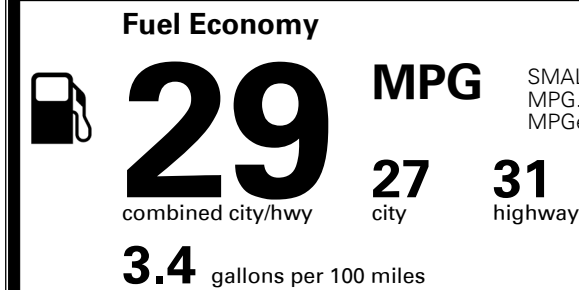

## EPA DOT Fuel Economy and Environment

Gasoline Vehicle

SMALL SUVs range from 14 to 125 MPG. The best vehicle rates 146 MPGe.

**You save \$0**  
 in fuel costs over 5 years compared to the average new vehicle.