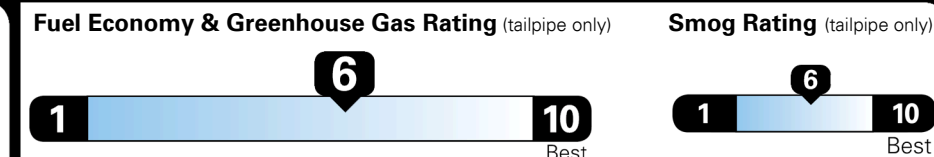

This vehicle emits 309 grams CO₂ per mile. The best emits 0 grams per mile (tailpipe only). Producing and distributing fuel also create emissions; learn more at fueleconomy.gov.

Actual results will vary for many reasons, including driving conditions and how you drive and maintain your vehicle. The average new vehicle gets 29 MPG and costs $8,500 to fuel over 5 years. Cost estimates are based on 15,000 miles per year at $ 3.30 per gallon. MPGe is miles per gasoline gallon equivalent. Vehicle emissions are a significant cause of climate change and smog.

fueleconomy.gov

Calculate personalized estimates and compare vehicles

GOVERNMENT 5-STAR SAFETY RATINGS

Overall Vehicle Score ★ ★ ★ ★ ★

Based on the combined rating of frontal, side and rollover. Should ONLY be compared to other vehicles of similar size and weight.

Frontal Driver ★ ★ ★ ★ ★

Crash Passenger ★ ★ ★ ★

Based on the risk of injury in a frontal impact. Should ONLY be compared to other vehicles of similar size and weight.

Side Front seat ★ ★ ★ ★ ★

Crash Rear seat ★ ★ ★ ★ ★

Star ratings based on the risk of injury in a side impact.

Rollover ★ ★ ★ ★

Star ratings based on the risk of rollover in a single-vehicle crash.

Star ratings range from 1 to 5 stars (★★★★★) with 5 being the highest.

Source: National Highway Traffic Safety Administration (NHTSA).

www.safercar.gov or 1-888-327-4236

Manufacturer's suggested retail price includes Manufacturer's recommended pre-delivery service. License and title fees, state and local taxes and other dealer installed options and accessories are not included in the manufacturer's suggested retail price.

PARTS CONTENT INFORMATION

FOR VEHICLES IN THIS CAR LINE U.S./CANADIAN PARTS CONTENT: 3 %

MAJOR SOURCES OF FOREIGN PARTS: KOREA: 90%

NOTE: PARTS CONTENT DOES NOT INCLUDE FINAL ASSEMBLY, DISTRIBUTION, OR OTHER NON-PARTS COSTS.

FOR THIS VEHICLE FINAL ASSEMBLY POINT: GWANGJU, KOREA

COUNTRY OF ORIGIN

ENGINE (MOTOR): KOREA

TRANSMISSION: KOREA