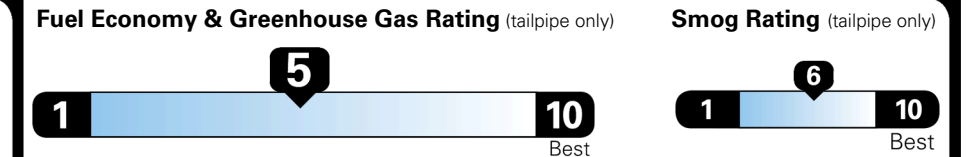

This vehicle emits 319 grams CO₂ per mile. The best emits 0 grams per mile (tailpipe only). Producing and distributing fuel also create emissions; learn more at fueleconomy.gov.

Actual results will vary for many reasons, including driving conditions and how you drive and maintain your vehicle. The average new vehicle gets 29 MPG and costs $8,000 to fuel over 5 years. Cost estimates are based on 15,000 miles per year at $ 3.10 per gallon. MPGe is miles per gasoline gallon equivalent. Vehicle emissions are a significant cause of climate change and smog.

fueleconomy.gov

Calculate personalized estimates and compare vehicles

GOVERNMENT 5-STAR SAFETY RATINGS

Overall Vehicle Score Not Rated

Based on the combined rating of frontal, side and rollover. Should ONLY be compared to other vehicles of similar size and weight.

Frontal Driver Not Rated

Crash Passenger Not Rated

Based on the risk of injury in a frontal impact. Should ONLY be compared to other vehicles of similar size and weight.

Side Front seat Not Rated

Crash Rear seat Not Rated

Star ratings based on the risk of injury in a side impact.

Rollover Not Rated

Star ratings based on the risk of rollover in a single-vehicle crash.

Star ratings range from 1 to 5 stars (★★★★★) with 5 being the highest.

Source: National Highway Traffic Safety Administration (NHTSA).

www.safercar.gov or 1-888-327-4236

Manufacturer's suggested retail price includes Manufacturer's recommended pre-delivery service. License and title fees, state and local taxes and other dealer installed options and accessories are not included in the manufacturer's suggested retail price.

PARTS CONTENT INFORMATION

FOR VEHICLES IN THIS CAR LINE U.S./CANADIAN PARTS CONTENT: 0 %

MAJOR SOURCES OF FOREIGN PARTS: KOREA: 90%

NOTE: PARTS CONTENT DOES NOT INCLUDE FINAL ASSEMBLY, DISTRIBUTION, OR OTHER NON-PARTS COSTS.

FOR THIS VEHICLE FINAL ASSEMBLY POINT: GWANGJU, KOREA

COUNTRY OF ORIGIN

ENGINE (MOTOR): KOREA

TRANSMISSION: KOREA