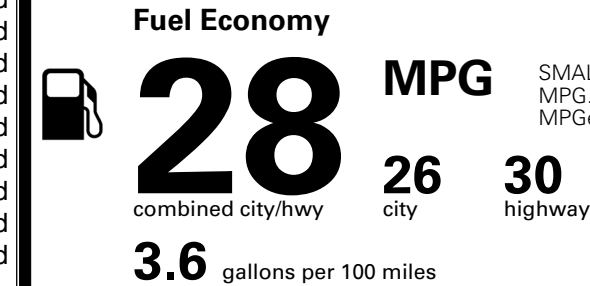

\$ 28,310.00

INLAND FREIGHT AND HANDLING

\$ 1,495.00

TOTAL MANUFACTURER'S SUGGESTED RETAIL PRICE ▶

\$ 29,805.00

TOTAL ADDITIONAL WEIGHT: 7.2

*Additional terms and conditions apply.

**Kia Connect may be currently unavailable for some Model Year 2022 and newer vehicles sold or purchased in Massachusetts; please see owners.kia.com for more information.

EPA DOT Fuel Economy and Environment

Gasoline Vehicle

SMALL SUVs range from 14 to 138 MPG. The best vehicle rates 146 MPGe.

You spend \$250 more in fuel costs over 5 years compared to the average new vehicle.