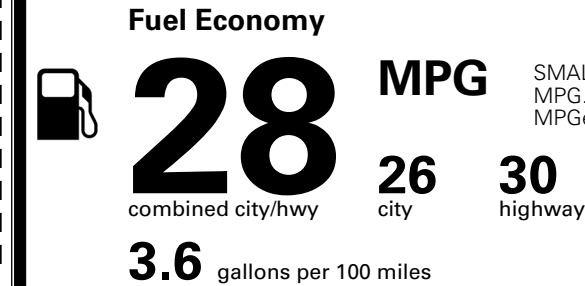

\$ 28,310.00

INLAND FREIGHT AND HANDLING

\$ 1,495.00

TOTAL MANUFACTURER'S SUGGESTED RETAIL PRICE ▶

\$ 29,805.00

TOTAL ADDITIONAL WEIGHT: 7.2

*Additional terms and conditions apply.

**Kia Connect may be currently unavailable for some Model Year 2022 and newer vehicles sold or purchased in Massachusetts; please see owners.kia.com for more information.

EPA DOT Fuel Economy and Environment

Gasoline Vehicle

SMALL SUVs range from 14 to 138 MPG. The best vehicle rates 146 MPGe.

You spend \$250 more in fuel costs over 5 years compared to the average new vehicle.