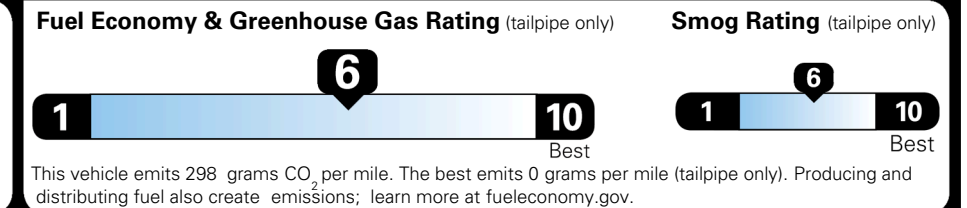

TOTAL ADDITIONAL WEIGHT: 7.2

EPA DOT Fuel Economy and Environment

Gasoline Vehicle

You save \$250
 in fuel costs over 5 years compared to the average new vehicle.

Annual fuel cost
\$1,550

Actual results will vary for many reasons, including driving conditions and how you drive and maintain your vehicle. The average new vehicle gets 29 MPG and costs \$8,000 to fuel over 5 years. Cost estimates are based on 15,000 miles per year at \$ 3.10 per gallon. MPGe is miles per gasoline gallon equivalent. Vehicle emissions are a significant cause of climate change and smog.