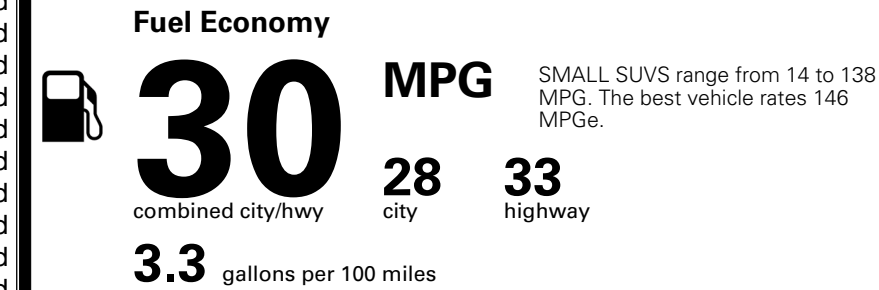

TOTAL ADDITIONAL WEIGHT: 7.2

EPA DOT Fuel Economy and Environment

Gasoline Vehicle

You save \$250
 in fuel costs over 5 years compared to the average new vehicle.

Annual fuel cost
\$1,550

Actual results will vary for many reasons, including driving conditions and how you drive and maintain your vehicle. The average new vehicle gets 29 MPG and costs \$8,000 to fuel over 5 years. Cost estimates are based on 15,000 miles per year at \$ 3.10 per gallon. MPGe is miles per gasoline gallon equivalent. Vehicle emissions are a significant cause of climate change and smog.