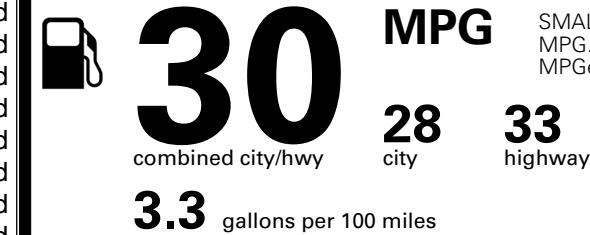

TOTAL ADDITIONAL WEIGHT: 7.2

EPA DOT Fuel Economy and Environment

Gasoline Vehicle

Fuel Economy

SMALL SUVs range from 14 to 138 MPG. The best vehicle rates 146 MPGe.

You save
\$250

in fuel costs
 over 5 years
 compared to the
 average new vehicle.