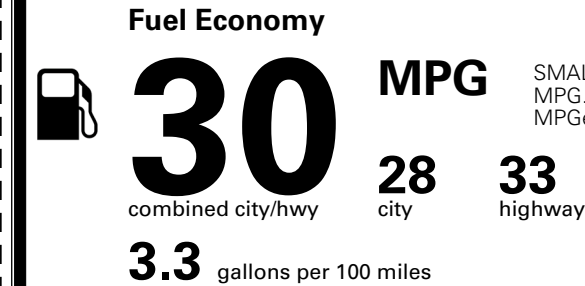

MSRP INCLUDING OPTIONS

\$ 26,610.00

INLAND FREIGHT AND HANDLING

\$ 1,495.00

TOTAL MANUFACTURER'S SUGGESTED RETAIL PRICE ▶

\$ 28,105.00

*Additional terms and conditions apply.

**Kia Connect may be currently unavailable for some Model Year 2022 and newer vehicles sold or purchased in Massachusetts; please see owners.kia.com for more information.

TOTAL ADDITIONAL WEIGHT: 7.2

EPA DOT Fuel Economy and Environment

Gasoline Vehicle

SMALL SUVs range from 14 to 138 MPG. The best vehicle rates 146 MPGe.

You save \$250
 in fuel costs over 5 years compared to the average new vehicle.