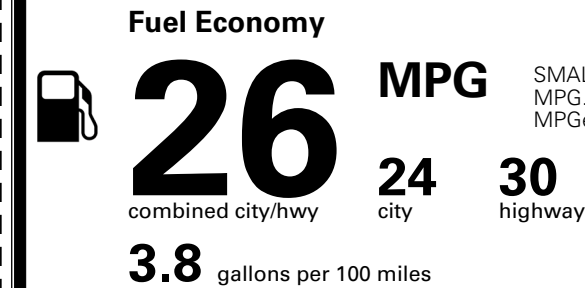

EPA DOT Fuel Economy and Environment

Gasoline Vehicle

SMALL SUVs range from 14 to 138 MPG. The best vehicle rates 146 MPGe.

You spend \$1,000 more in fuel costs over 5 years compared to the average new vehicle.