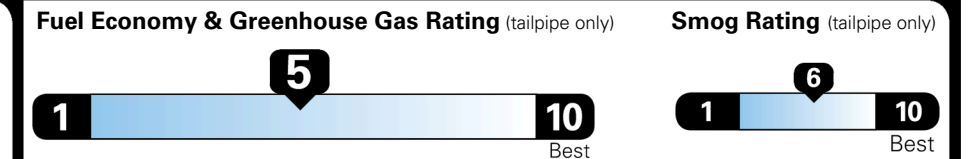

This vehicle emits 340 grams CO₂ per mile. The best emits 0 grams per mile (tailpipe only). Producing and distributing fuel also create emissions; learn more at fueleconomy.gov.

Actual results will vary for many reasons, including driving conditions and how you drive and maintain your vehicle. The average new vehicle gets 29 MPG and costs $8,000 to fuel over 5 years. Cost estimates are based on 15,000 miles per year at $ 3.10 per gallon. MPGe is miles per gasoline gallon equivalent. Vehicle emissions are a significant cause of climate change and smog.

fueleconomy.gov

Calculate personalized estimates and compare vehicles

GOVERNMENT 5-STAR SAFETY RATINGS

PARTS CONTENT INFORMATION

Overall Vehicle Score Not Rated

Based on the combined rating of frontal, side and rollover. Should ONLY be compared to other vehicles of similar size and weight.

Frontal	Driver	Not Rated
Crash	Passenger	Not Rated

Based on the risk of injury in a frontal impact. Should ONLY be compared to other vehicles of similar size and weight.

Side	Front seat	Not Rated
Crash	Rear seat	Not Rated

Star ratings based on the risk of injury in a side impact.

Rollover Not Rated

Star ratings based on the risk of rollover in a single-vehicle crash.

Star ratings range from 1 to 5 stars (★★★★★) with 5 being the highest.

Source: National Highway Traffic Safety Administration (NHTSA).

www.safercar.gov or 1-888-327-4236

Manufacturer's suggested retail price includes Manufacturer's recommended pre-delivery service. License and title fees, state and local taxes and other dealer installed options and accessories are not included in the manufacturer's suggested retail price.

FOR VEHICLES IN THIS CAR LINE U.S./CANADIAN PARTS CONTENT: 0 %

MAJOR SOURCES OF FOREIGN PARTS: KOREA: 90%

NOTE: PARTS CONTENT DOES NOT INCLUDE FINAL ASSEMBLY, DISTRIBUTION, OR OTHER NON-PARTS COSTS.

FOR THIS VEHICLE FINAL ASSEMBLY POINT: GWANGJU, KOREA

COUNTRY OF ORIGIN

ENGINE (MOTOR): KOREA

TRANSMISSION: KOREA

*Additional terms and conditions apply.

**Kia Connect may be currently unavailable for some Model Year 2022 and newer vehicles sold or purchased in Massachusetts; please see owners.kia.com for more information.

NOTE: When you purchase this vehicle, Kia America, Inc. collects personal information you provide to the dealership. For information on our collection and use of personal information and your rights, please see our Privacy Policy on www.kia.com.