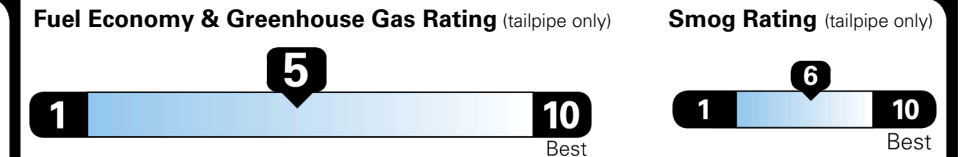

EPA DOT Fuel Economy and Environment

Gasoline Vehicle

Fuel Economy

28 MPG
combined city/hwy

26 MPG
city

30 MPG
highway

3.6 gallons per 100 miles

SMALL SUVs range from 14 to 138 MPG. The best vehicle rates 146 MPGe.

You spend $250 more in fuel costs over 5 years compared to the average new vehicle.

Annual fuel cost $1,650