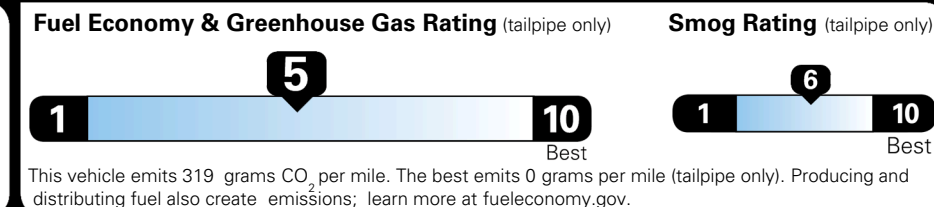

EPA DOT Fuel Economy and Environment

Gasoline Vehicle

Fuel Economy

28 MPG
combined city/hwy

26 MPG
city

30 MPG
highway

3.6 gallons per 100 miles

SMALL SUVs range from 14 to 138 MPG. The best vehicle rates 146 MPGe.

You spend $250 more in fuel costs over 5 years compared to the average new vehicle.

Annual fuel cost $1,650