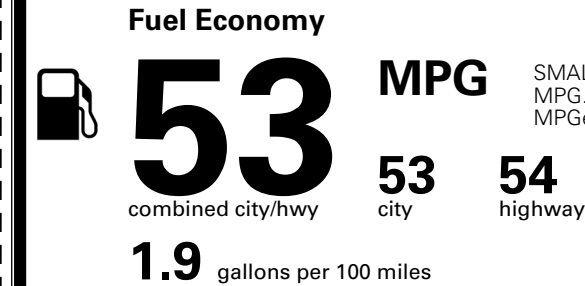

\$ 1,495.00

TOTAL MANUFACTURER'S SUGGESTED RETAIL PRICE ▶

\$ 35,555.00

*Additional terms and conditions apply.

**Kia Connect may be currently unavailable for some Model Year 2022 and newer vehicles sold or purchased in Massachusetts; please see owners.kia.com for more information.

TOTAL ADDITIONAL WEIGHT: 14.2

EPA DOT Fuel Economy and Environment

Gasoline Vehicle

SMALL SUVs range from 14 to 125 MPG. The best vehicle rates 146 MPGe.

You save \$3,750
 in fuel costs over 5 years compared to the average new vehicle.