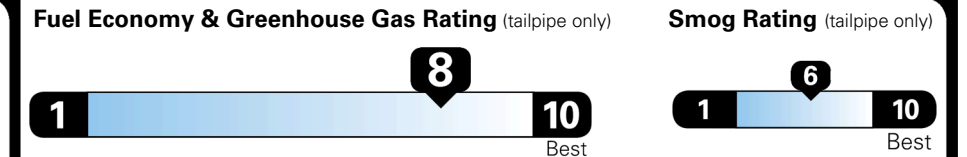

This vehicle emits 167 grams CO₂ per mile. The best emits 0 grams per mile (tailpipe only). Producing and distributing fuel also create emissions; learn more at fueleconomy.gov.

Actual results will vary for many reasons, including driving conditions and how you drive and maintain your vehicle. The average new vehicle gets 29 MPG and costs $8,500 to fuel over 5 years. Cost estimates are based on 15,000 miles per year at $ 3.30 per gallon. MPGe is miles per gasoline gallon equivalent. Vehicle emissions are a significant cause of climate change and smog.

fueleconomy.gov

Calculate personalized estimates and compare vehicles

GOVERNMENT 5-STAR SAFETY RATINGS

Overall Vehicle Score ★ ★ ★ ★ ▲

Based on the combined rating of frontal, side and rollover. Should ONLY be compared to other vehicles of similar size and weight. ▲ Safety Concern: Visit www.safercar.gov or call 1-888-327-4236 for more details.

Frontal Driver ★ ★ ★ ★
Crash Passenger ★ ★ ★ ★

Based on the risk of injury in a frontal impact. Should ONLY be compared to other vehicles of similar size and weight.

Side Front seat ★ ★ ★ ★ ★
Crash Rear seat ★ ★ ★ ★ ★ ▲

Star ratings based on the risk of injury in a side impact.

Rollover ★ ★ ★ ★
Star ratings based on the risk of rollover in a single-vehicle crash.

Star ratings range from 1 to 5 stars (★★★★★) with 5 being the highest. Source: National Highway Traffic Safety Administration (NHTSA). www.safercar.gov or 1-888-327-4236

Manufacturer's suggested retail price includes Manufacturer's recommended pre-delivery service. License and title fees, state and local taxes and other dealer installed options and accessories are not included in the manufacturer's suggested retail price.

PARTS CONTENT INFORMATION

FOR VEHICLES IN THIS CAR LINE U.S./CANADIAN PARTS CONTENT: 0 %

MAJOR SOURCES OF FOREIGN PARTS: KOREA: 90%

NOTE: PARTS CONTENT DOES NOT INCLUDE FINAL ASSEMBLY, DISTRIBUTION, OR OTHER NON-PARTS COSTS.

FOR THIS VEHICLE FINAL ASSEMBLY POINT: HWASUNG, KOREA

COUNTRY OF ORIGIN ENGINE (MOTOR):

KOREA

TRANSMISSION:

KOREA