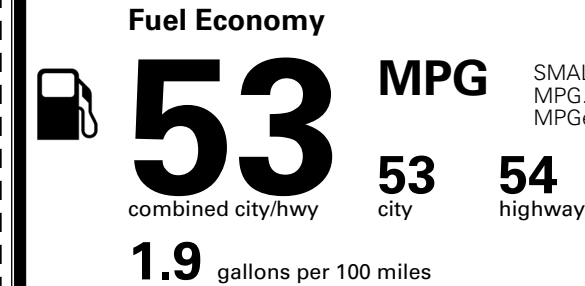

\$ 34,060.00

INLAND FREIGHT AND HANDLING

\$ 1,495.00

TOTAL MANUFACTURER'S SUGGESTED RETAIL PRICE ▶

\$ 35,555.00

TOTAL ADDITIONAL WEIGHT: 14.2

EPA DOT Fuel Economy and Environment

Gasoline Vehicle

SMALL SUVs range from 14 to 125 MPG. The best vehicle rates 146 MPGe.

You save \$3,750
 in fuel costs over 5 years compared to the average new vehicle.

Annual fuel cost \$950

Fuel Economy & Greenhouse Gas Rating (tailpipe only) **Smog Rating** (tailpipe only)