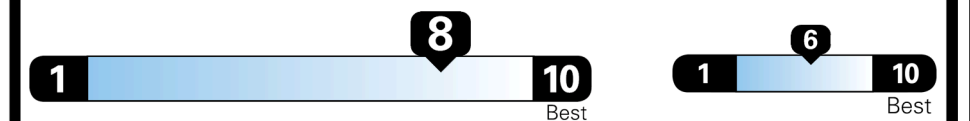

SMALL SUVs range from 14 to 125 MPG. The best vehicle rates 146 MPGe.

You save \$3,750
 in fuel costs over 5 years compared to the average new vehicle.

Annual fuel cost \$950

Fuel Economy & Greenhouse Gas Rating (tailpipe only) **Smog Rating** (tailpipe only)