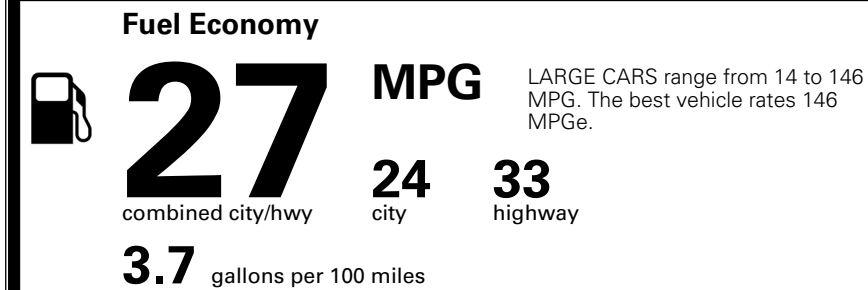

10 Year/100,000 Mile Limited Powertrain Warranty
5 Year/60,000 Mile Limited Basic Warranty
5 Year/60,000 Mile Roadside Assistance

MANUFACTURER'S SUGGESTED RETAIL PRICE ▶

$ 29,990.00

COMPARE GT-LINE AWD FEATURES

Added to/in place of standard GT-Line FWD features
- All-Wheel Drive
- Heated Steering Wheel

ADDITIONAL INSTALLED EQUIPMENT:

(In addition to or in place of standard features)

Wolf Gray Paint
GT-Line Premium Package
- Panoramic Sunroof w/ Power Sunshade
- LED Interior Lighting
- Bose Premium Audio w/Active Sound Design
- 18" Black Finished Alloy Wheels, Unique Design
Carpeted Floor Mats
Cargo Net
First Aid Kit, Small
Roadside Assistance Kit

Included
Included
Included

$495.00
$2,200.00

$200.00
$60.00
$45.00
$75.00

MSRP INCLUDING OPTIONS

$ 33,065.00

INLAND FREIGHT AND HANDLING

$ 1,195.00

TOTAL MANUFACTURER'S SUGGESTED RETAIL PRICE ▶

$ 34,260.00

TOTAL ADDITIONAL WEIGHT: 13.3

*Additional terms and conditions apply.

**Kia Connect may be currently unavailable for some Model Year 2022 and newer vehicles sold or purchased in Massachusetts; please see owners.kia.com for more information.

NOTE: When you purchase this vehicle, Kia America, Inc. collects personal information you provide to the dealership. For information on our collection and use of personal information and your rights, please see our Privacy Policy on www.kia.com.

EPA DOT Fuel Economy and Environment

Gasoline Vehicle

You spend
$750
more in fuel costs
over 5 years
compared to the
average new vehicle.

Annual fuel cost
$1,850