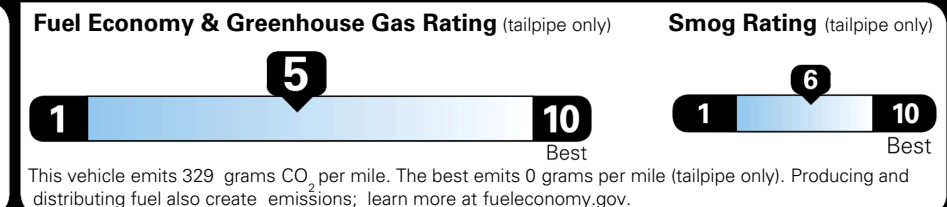

EPA DOT Fuel Economy and Environment

Gasoline Vehicle

You spend
\$750
 more in fuel costs
 over 5 years
 compared to the
 average new vehicle.

Annual fuel cost
\$1,850

Actual results will vary for many reasons, including driving conditions and how you drive and maintain your vehicle. The average new vehicle gets 29 MPG and costs \$8,500 to fuel over 5 years. Cost estimates are based on 15,000 miles per year at \$ 3.30 per gallon. MPGe is miles per gasoline gallon equivalent. Vehicle emissions are a significant cause of climate change and smog.