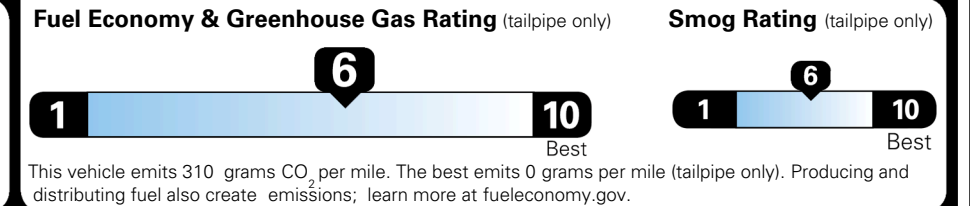

### EPA DOT Fuel Economy and Environment

Gasoline Vehicle

**You save \$0**  
 in fuel costs over 5 years compared to the average new vehicle.

**Annual fuel cost \$1,700**

Actual results will vary for many reasons, including driving conditions and how you drive and maintain your vehicle. The average new vehicle gets 29 MPG and costs \$8,500 to fuel over 5 years. Cost estimates are based on 15,000 miles per year at \$ 3.30 per gallon. MPGe is miles per gasoline gallon equivalent. Vehicle emissions are a significant cause of climate change and smog.