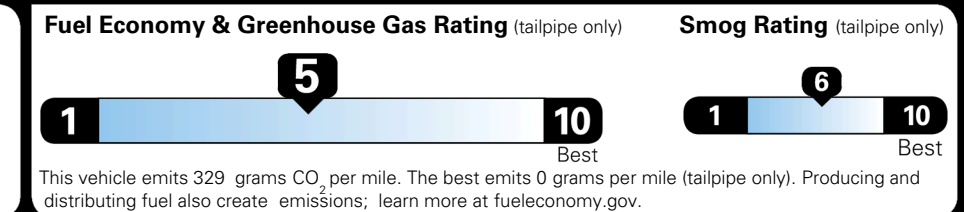

\$ 32,165.00

TOTAL ADDITIONAL WEIGHT: 12.5

EPA DOT Fuel Economy and Environment

Gasoline Vehicle

You spend \$750 more in fuel costs over 5 years compared to the average new vehicle.

Annual fuel cost \$1,850