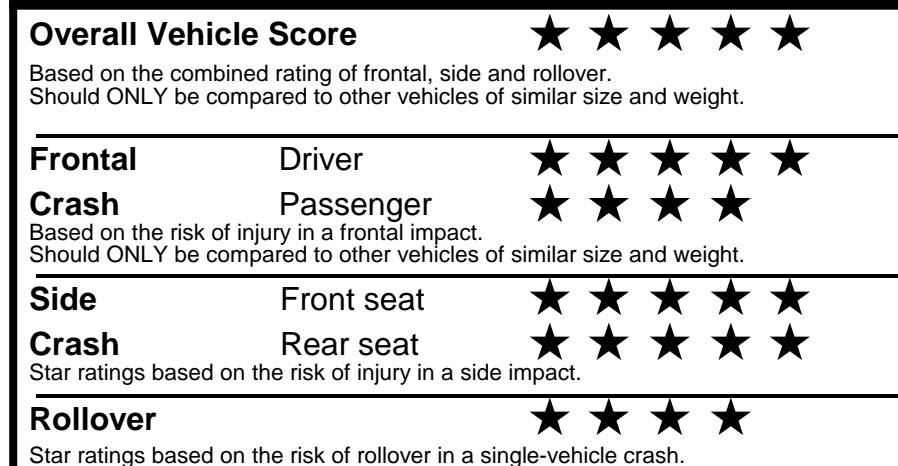

GOVERNMENT 5-STAR SAFETY RATINGS

PARTS CONTENT INFORMATION

FOR VEHICLES IN THIS CAR LINE U.S./CANADIAN PARTS CONTENT: 0 %

MAJOR SOURCES OF FOREIGN PARTS: KOREA: 90%

NOTE: PARTS CONTENT DOES NOT INCLUDE FINAL ASSEMBLY, DISTRIBUTION, OR OTHER NON-PARTS COSTS.

FOR THIS VEHICLE FINAL ASSEMBLY POINT: HWASUNG, KOREA

COUNTRY OF ORIGIN ENGINE (MOTOR): KOREA

TRANSMISSION: KOREA

Star ratings range from 1 to 5 stars (★★★★★) with 5 being the highest. Source: National Highway Traffic Safety Administration (NHTSA). www.safercar.gov or 1-888-327-4236

Manufacturer's suggested retail price includes Manufacturer's recommended pre-delivery service. License and title fees, state and local taxes and other dealer installed options and accessories are not included in the manufacturer's suggested retail price.