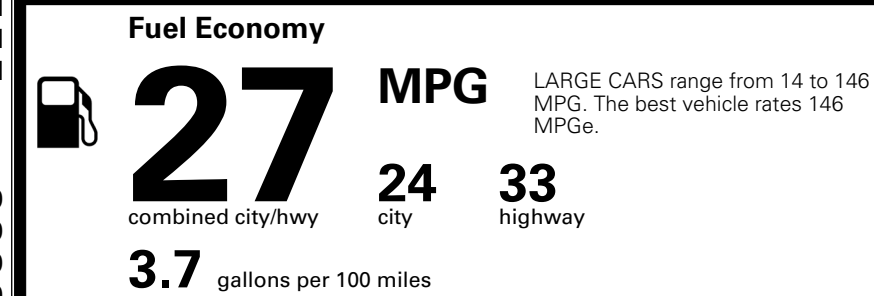

\$ 30,090.00

Included
 Included
 Included

\$495.00
 \$200.00
 \$60.00
 \$75.00

MSRP INCLUDING OPTIONS

\$ 30,920.00

INLAND FREIGHT AND HANDLING

\$ 1,245.00

TOTAL MANUFACTURER'S SUGGESTED RETAIL PRICE ▶

\$ 32,165.00

TOTAL ADDITIONAL WEIGHT: 12.5

EPA DOT Fuel Economy and Environment

Gasoline Vehicle

You spend \$750 more in fuel costs over 5 years compared to the average new vehicle.

Annual fuel cost \$1,850