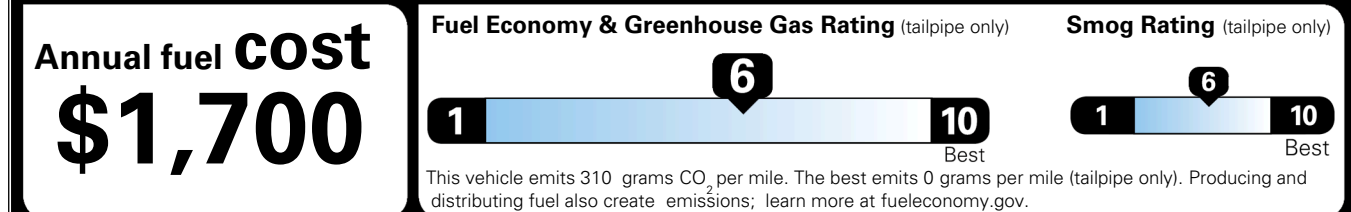

Actual results will vary for many reasons, including driving conditions and how you drive and maintain your vehicle. The average new vehicle gets 29 MPG and costs $8,500 to fuel over 5 years. Cost estimates are based on 15,000 miles per year at $ 3.30 per gallon. MPGe is miles per gasoline gallon equivalent. Vehicle emissions are a significant cause of climate change and smog.

fueleconomy.gov
Calculate personalized estimates and compare vehicles